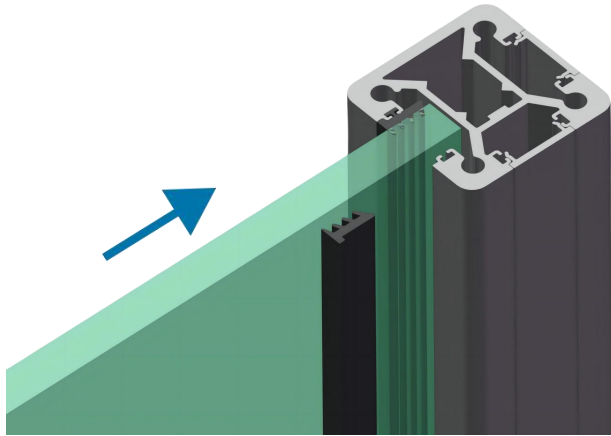

GUARD A

Semi-frameless Aluminum Post

ADJUSTABLE
45°-135°

GUARD A adjusts the glass angle to meet the needs of fan-shaped guardrails and other projects.

Complete System
Convenient Experience
Provide Timeless BLACK

END

MIDDLE

CORNER

GUARD

Semi-frameless Aluminum Post

TESTED
1.5kN

Install Glass from Either Side Saves Time & Effort

JINFER RAILING