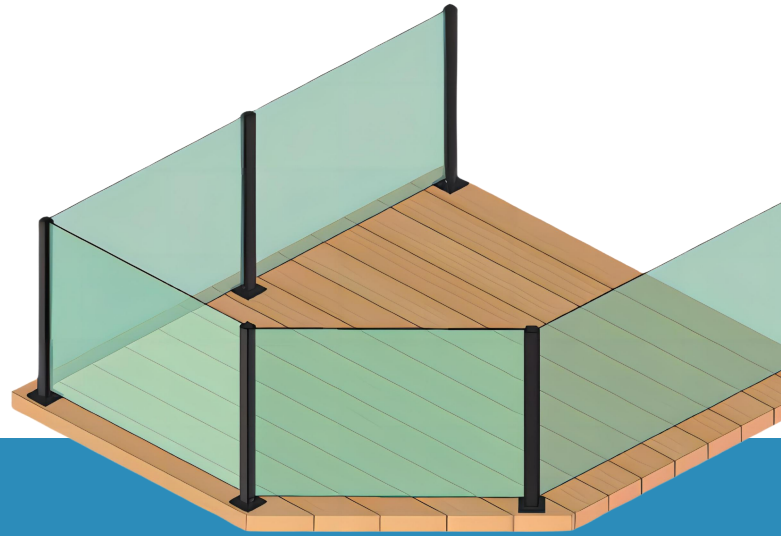

GUARD A

Semi-frameless Aluminum Post

ADJUSTABLE
45°-135°

GUARD A adjusts the glass angle to meet the needs of fan-shaped guardrails and other projects.

Complete System
Convenient Experience
Provide Timeless BLACK

END

MIDDLE

CORNER

GUARD

Semi-frameless Aluminum Post

TESTED
1.5kN

Install Glass from Either Side Saves Time & Effort

JINFER RAILING