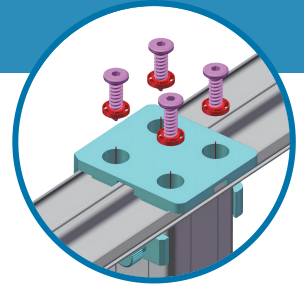

GUARD A

Semi-frameless Aluminum Post

ADJUSTABLE
45°-135°

GUARD A adjusts the glass angle to meet the needs of fan-shaped guardrails and other projects.

Complete System
Convenient Experience
Provide Timeless BLACK

END

MIDDLE

CORNER

GUARD

Semi-frameless Aluminum Post

TESTED
1.5kN

Install Glass from Either Side Saves Time & Effort

JINFER RAILING