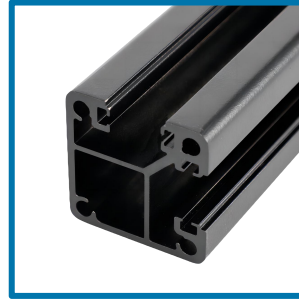

GUARD A

Semi-frameless Aluminum Post

ADJUSTABLE
45°-135°

GUARD A adjusts the glass angle to meet the needs of fan-shaped guardrails and other projects.

Complete System
Convenient Experience
Provide Timeless BLACK

END

MIDDLE

CORNER

GUARD

Semi-frameless Aluminum Post

TESTED
1.5kN

Install Glass from Either Side Saves Time & Effort

JINFER RAILING