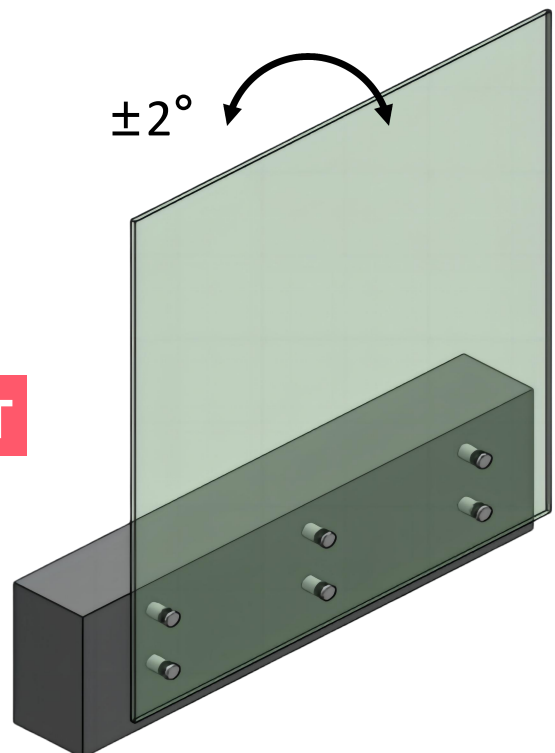

1-1/2"

2"

2" Square

Length

2"

Is black still in fashion?

It has never left.

Complete Black Series Glass Railing System Available

PATENT

Glass Tilt Adjustable without Disassembly