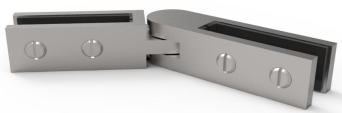


**Frameless Glass Balustrade & Pool Fencing**

Suit 10-12mm glass, gaskets included
All products are available in
Satin finish, Mirror polish & Matte Black

FULL RANGE OF SLIM GLASS CLAMPS

180 Degree Glass to Glass
Duplex 2205 & SS 316
G300100B (Satin & Mirror)

180 Degree Glass to Glass
Duplex 2205 & SS 316
G300100B (Matte Black)

90 Degree Glass to Glass
Duplex 2205 & SS 316
G300400B (Satin & Mirror)

90 Degree Glass to Glass
Duplex 2205 & SS 316
G300400B (Matte Black)

90 Degree Glass to Wall
Duplex 2205 & SS 316
G300300B (Satin & Mirror)

90 Degree Glass to Wall
Duplex 2205 & SS 316
G300300B (Matte Black)

Adjustable Glass To Glass
Duplex 2205 & SS 316
G300500B (Satin & Mirror)

Adjustable Glass To Glass
Duplex 2205 & SS 316
G300500B (Matte Black)