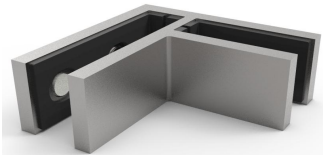


**Frameless Glass Balustrade & Pool Fencing**

Suit 10-12mm glass, gaskets included
All products are available in
Satin finish, Mirror polish & Matte Black

FULL RANGE OF SLIM GLASS CLAMPS

180 Degree Glass to Glass
Duplex 2205 & SS 316
G300100B (Satin & Mirror)

180 Degree Glass to Glass
Duplex 2205 & SS 316
G300100B (Matte Black)

90 Degree Glass to Glass
Duplex 2205 & SS 316
G300400B (Satin & Mirror)

90 Degree Glass to Glass
Duplex 2205 & SS 316
G300400B (Matte Black)

90 Degree Glass to Wall
Duplex 2205 & SS 316
G300300B (Satin & Mirror)

90 Degree Glass to Wall
Duplex 2205 & SS 316
G300300B (Matte Black)

Adjustable Glass To Glass
Duplex 2205 & SS 316
G300500B (Satin & Mirror)

Adjustable Glass To Glass
Duplex 2205 & SS 316
G300500B (Matte Black)