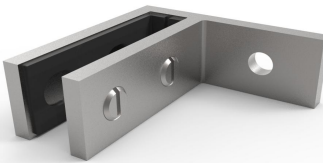


**Frameless Glass Balustrade & Pool Fencing**

Suit 10-12mm glass, gaskets included
All products are available in
Satin finish, Mirror polish & Matte Black

FULL RANGE OF SLIM GLASS CLAMPS

180 Degree Glass to Glass
Duplex 2205 & SS 316
G300100B (Satin & Mirror)

180 Degree Glass to Glass
Duplex 2205 & SS 316
G300100B (Matte Black)

90 Degree Glass to Glass
Duplex 2205 & SS 316
G300400B (Satin & Mirror)

90 Degree Glass to Glass
Duplex 2205 & SS 316
G300400B (Matte Black)

90 Degree Glass to Wall
Duplex 2205 & SS 316
G300300B (Satin & Mirror)

90 Degree Glass to Wall
Duplex 2205 & SS 316
G300300B (Matte Black)

Adjustable Glass To Glass
Duplex 2205 & SS 316
G300500B (Satin & Mirror)

Adjustable Glass To Glass
Duplex 2205 & SS 316
G300500B (Matte Black)