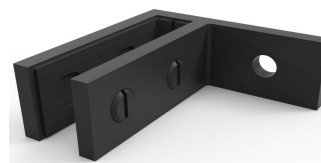


**Frameless Glass Balustrade & Pool Fencing**

Suit 10-12mm glass, gaskets included
All products are available in
Satin finish, Mirror polish & Matte Black

FULL RANGE OF SLIM GLASS CLAMPS

180 Degree Glass to Glass
Duplex 2205 & SS 316
G300100B (Satin & Mirror)

180 Degree Glass to Glass
Duplex 2205 & SS 316
G300100B (Matte Black)

90 Degree Glass to Glass
Duplex 2205 & SS 316
G300400B (Satin & Mirror)

90 Degree Glass to Glass
Duplex 2205 & SS 316
G300400B (Matte Black)

90 Degree Glass to Wall
Duplex 2205 & SS 316
G300300B (Satin & Mirror)

90 Degree Glass to Wall
Duplex 2205 & SS 316
G300300B (Matte Black)

Adjustable Glass To Glass
Duplex 2205 & SS 316
G300500B (Satin & Mirror)

Adjustable Glass To Glass
Duplex 2205 & SS 316
G300500B (Matte Black)