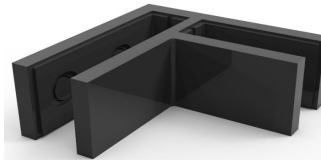


**Frameless Glass Balustrade & Pool Fencing**

Suit 10-12mm glass, gaskets included
All products are available in
Satin finish, Mirror polish & Matte Black

FULL RANGE OF SLIM GLASS CLAMPS

180 Degree Glass to Glass
Duplex 2205 & SS 316
G300100B (Satin & Mirror)

180 Degree Glass to Glass
Duplex 2205 & SS 316
G300100B (Matte Black)

90 Degree Glass to Glass
Duplex 2205 & SS 316
G300400B (Satin & Mirror)

90 Degree Glass to Glass
Duplex 2205 & SS 316
G300400B (Matte Black)

90 Degree Glass to Wall
Duplex 2205 & SS 316
G300300B (Satin & Mirror)

90 Degree Glass to Wall
Duplex 2205 & SS 316
G300300B (Matte Black)

Adjustable Glass To Glass
Duplex 2205 & SS 316
G300500B (Satin & Mirror)

Adjustable Glass To Glass
Duplex 2205 & SS 316
G300500B (Matte Black)