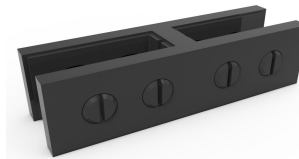


**Frameless Glass Balustrade & Pool Fencing**

Suit 10-12mm glass, gaskets included
All products are available in
Satin finish, Mirror polish & Matte Black

FULL RANGE OF SLIM GLASS CLAMPS

180 Degree Glass to Glass
Duplex 2205 & SS 316
G300100B (Satin & Mirror)

180 Degree Glass to Glass
Duplex 2205 & SS 316
G300100B (Matte Black)

90 Degree Glass to Glass
Duplex 2205 & SS 316
G300400B (Satin & Mirror)

90 Degree Glass to Glass
Duplex 2205 & SS 316
G300400B (Matte Black)

90 Degree Glass to Wall
Duplex 2205 & SS 316
G300300B (Satin & Mirror)

90 Degree Glass to Wall
Duplex 2205 & SS 316
G300300B (Matte Black)

Adjustable Glass To Glass
Duplex 2205 & SS 316
G300500B (Satin & Mirror)

Adjustable Glass To Glass
Duplex 2205 & SS 316
G300500B (Matte Black)