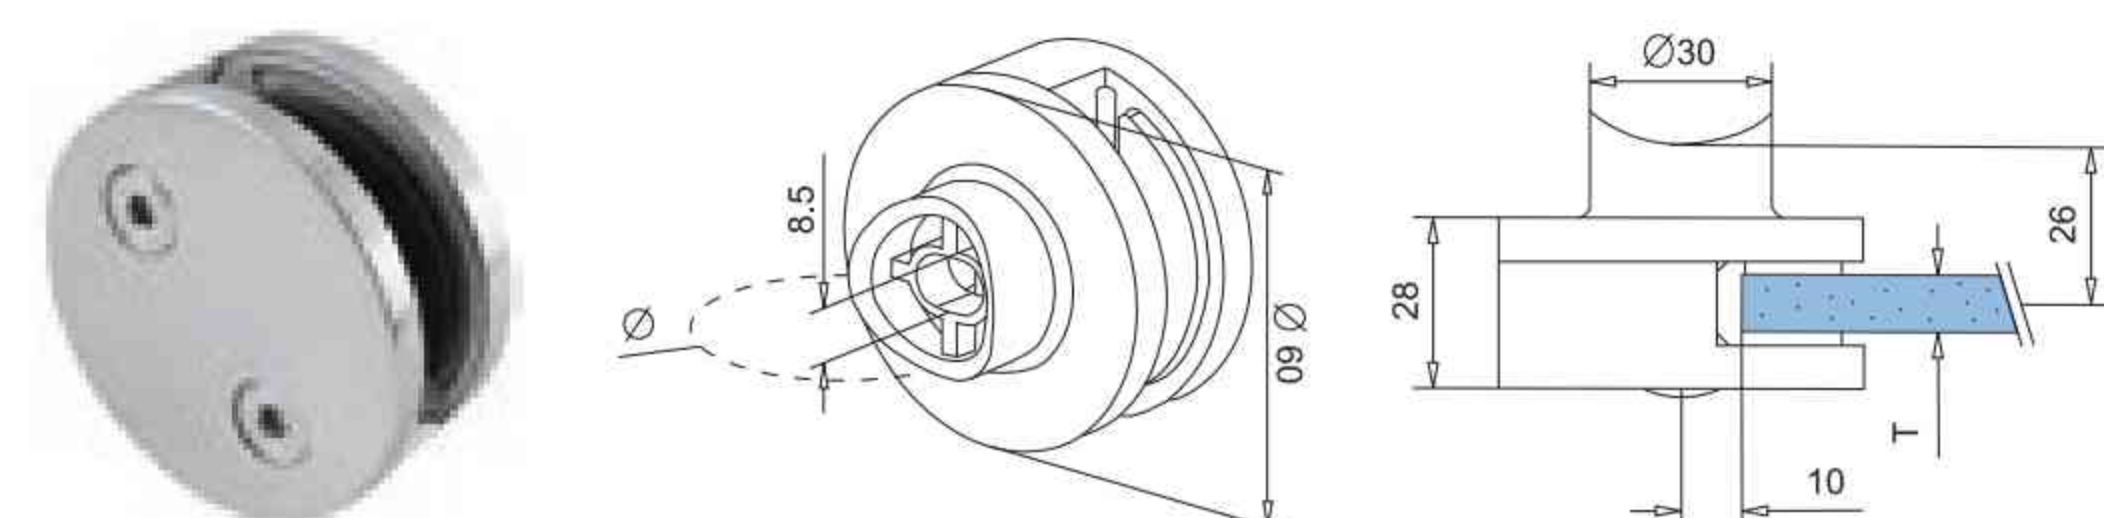

GLASS CLAMPS

Both AISI304 & AISI316 are available. AISI304 for indoor use; AISI316 for outdoor use.
Each item is available in either satin finish or mirror finish.
Powder Coated - Matte Black / Standard RAL Colors.

GLASS CLAMP - ROUND TYPE FOR ONE SIDE

Stock No.	T (mm)	Ø (mm)
G710000	8 / 8.76 / 10 / 10.76 / 12 / 12.76	Square/Flat
G710042	8 / 8.76 / 10 / 10.76 / 12 / 12.76	42.4
G710048	8 / 8.76 / 10 / 10.76 / 12 / 12.76	48.3

RUBBER GASKET

Stock No.	T (mm)
G710008	8
G710009	8.76
G710010	10
G710011	10.76
G710012	12
G710013	12.76