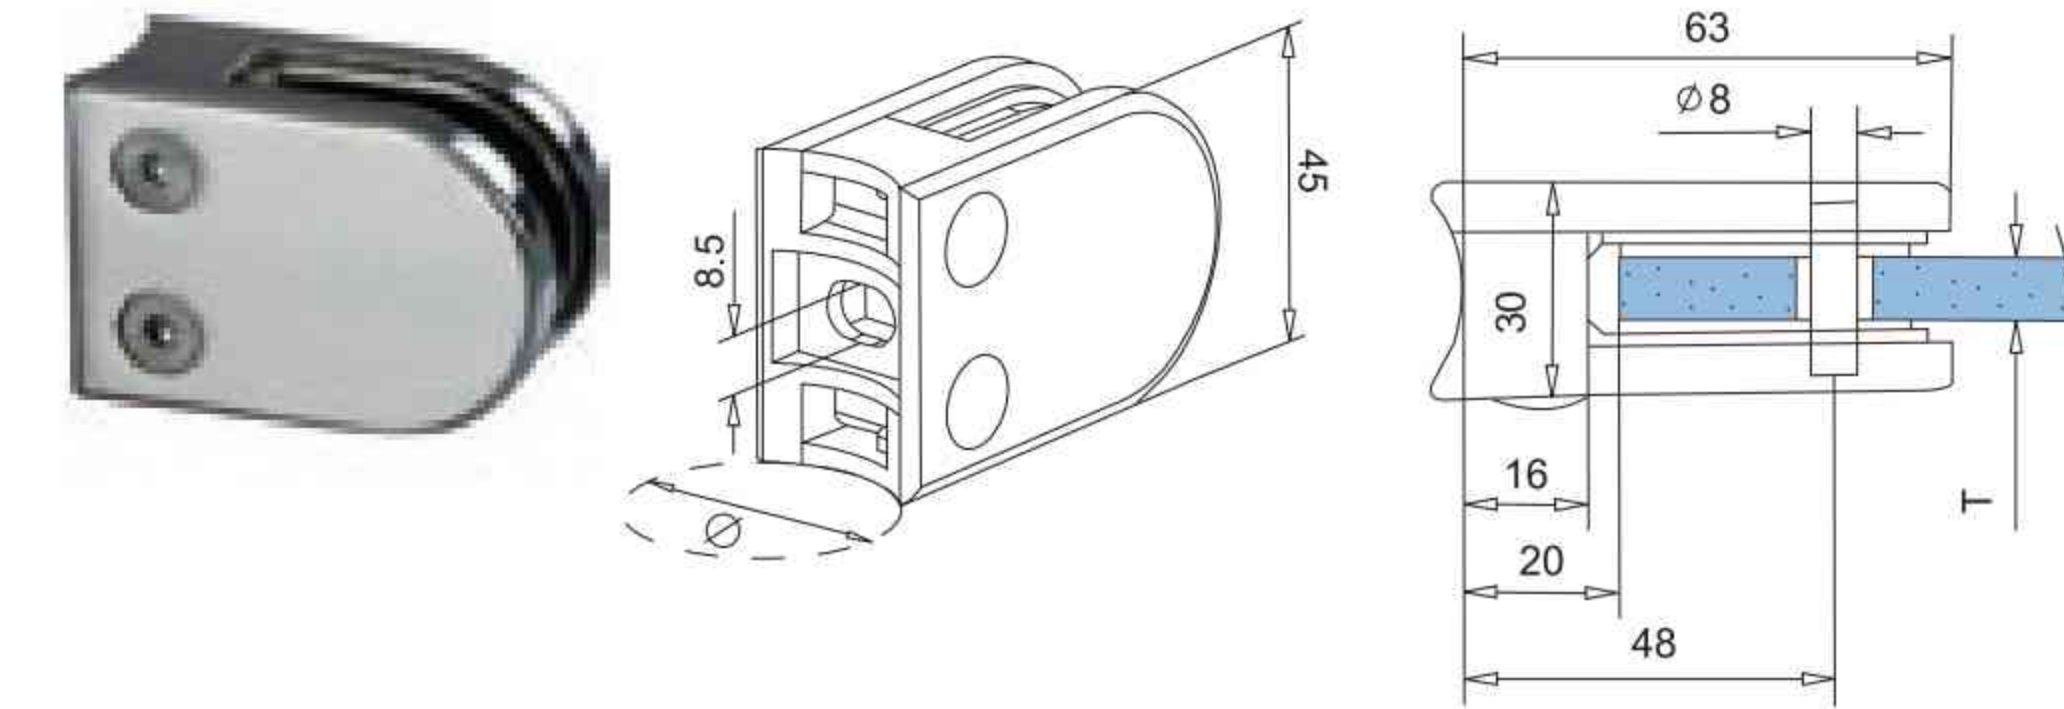

GLASS CLAMP - MIDDLE D TYPE

Stock No.	T (mm)	Ø (mm)
G840000	6 / 6.76 / 8 / 8.76 / 10 / 9.52	Square/Flat
G840042	6 / 6.76 / 8 / 8.76 / 10 / 9.52	42.4
G840048	6 / 6.76 / 8 / 8.76 / 10 / 9.52	48.3

RUBBER GASKET

Stock No.	T (mm)
G620006	6
G620007	6.76(3-0.76-3)
G620008	8
G620009	8.76(4-0.76-4)
G620010	10
G620045	9.52(4-1.52-4)

PIN

Stock No.	Material
G910022	Stainless Steel