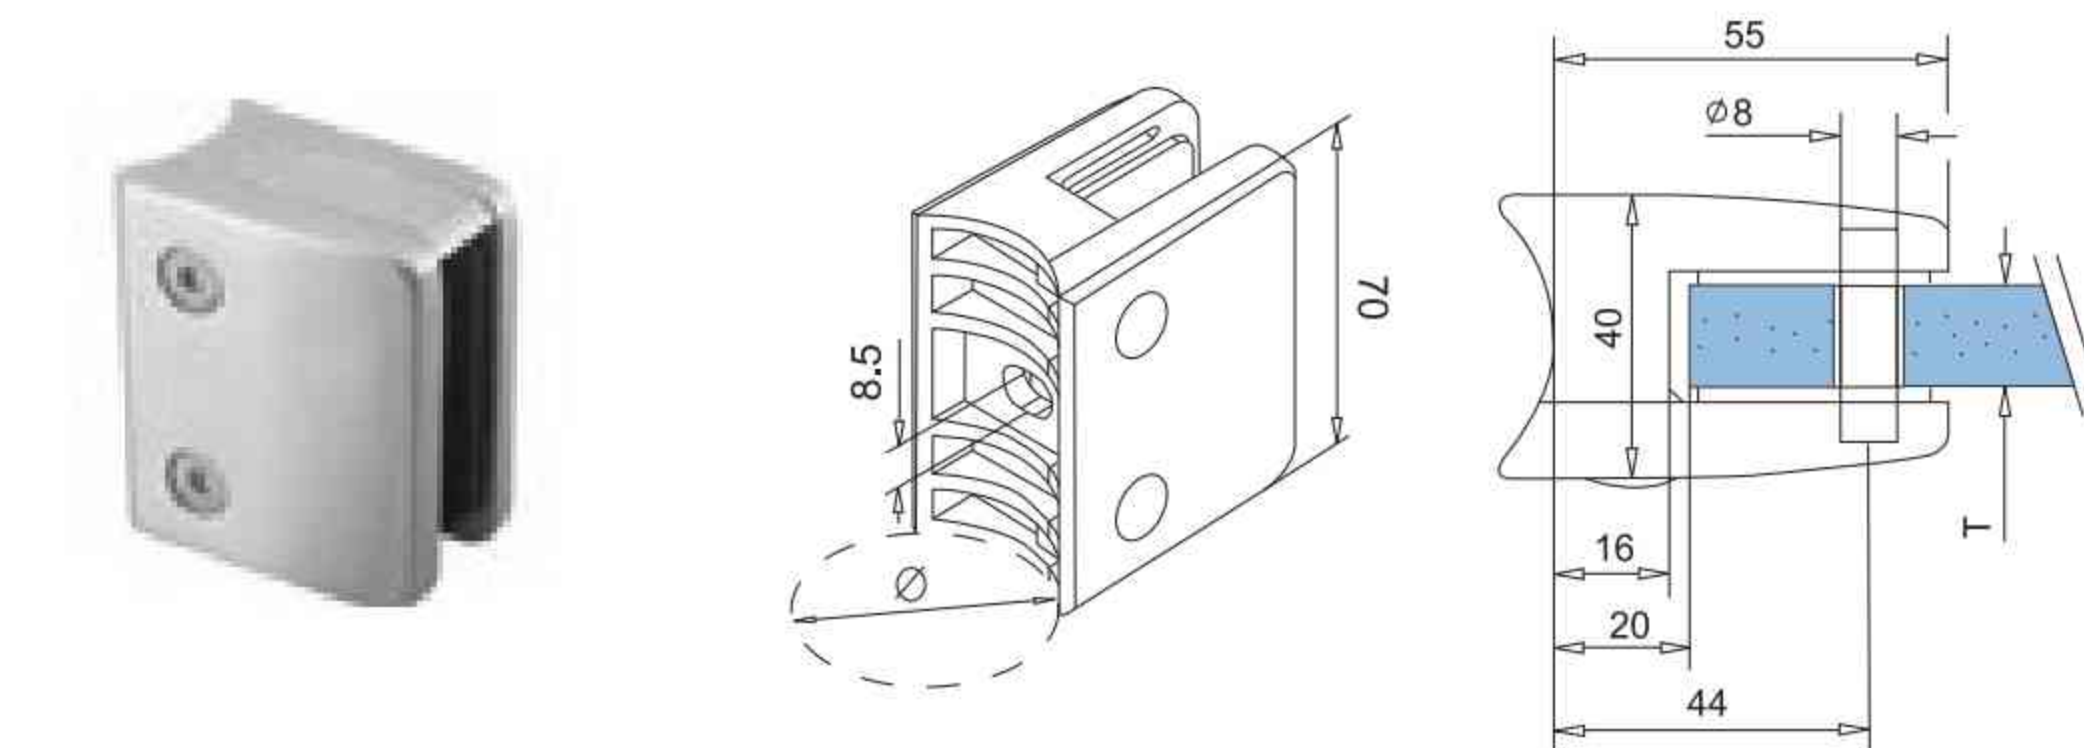

PIN

Stock No.	Material
G910022	Stainless Steel