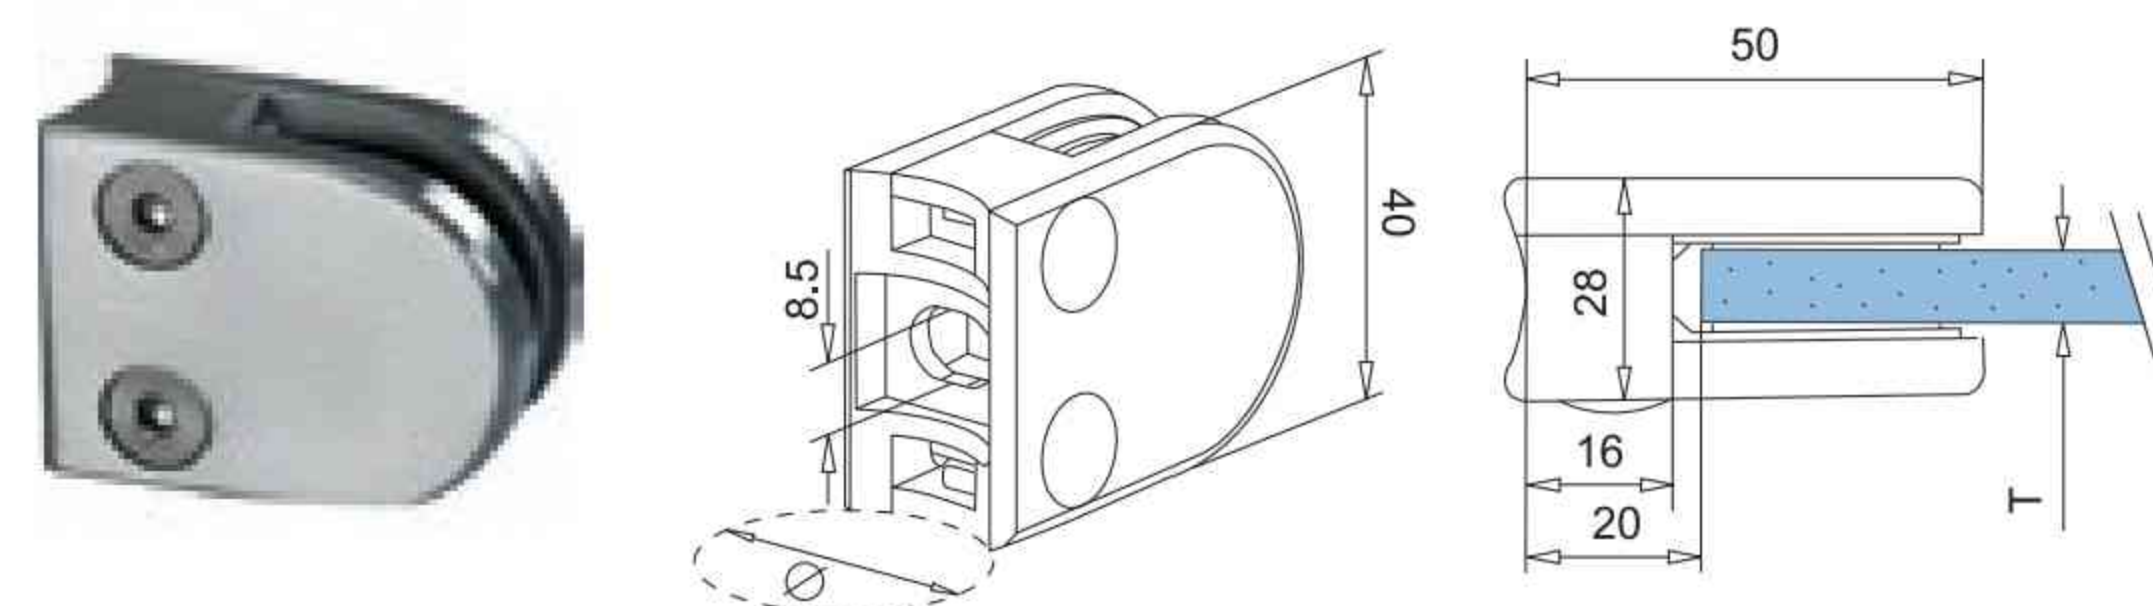

PIN

Stock No.	Material
G910017	Stainless Steel