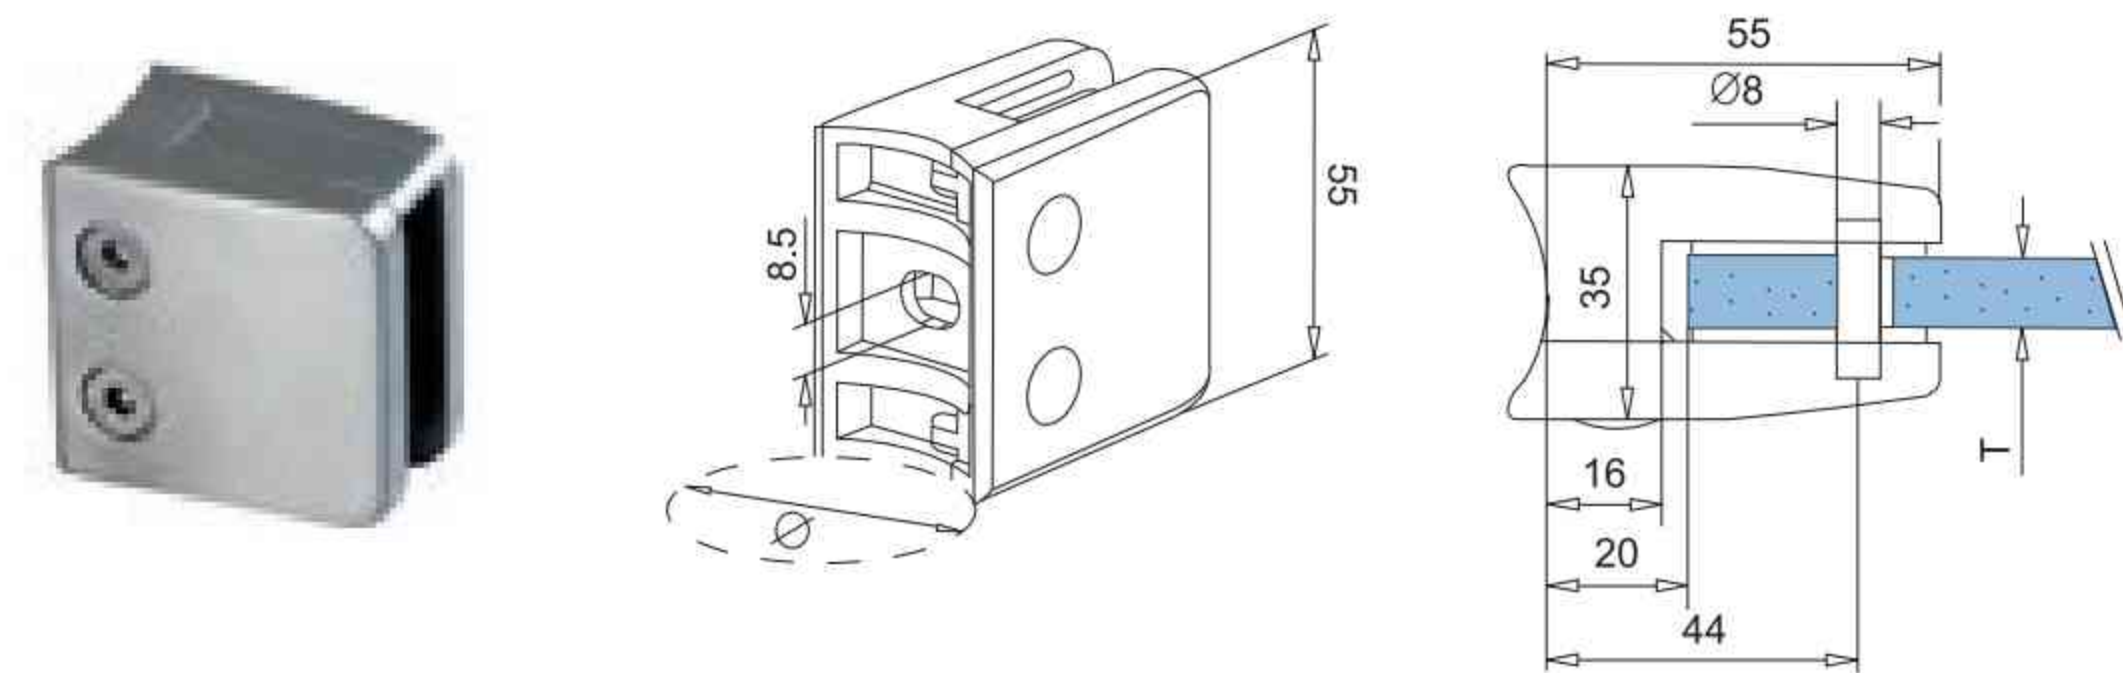

PIN

Stock No.	Material
G910022	Stainless Steel