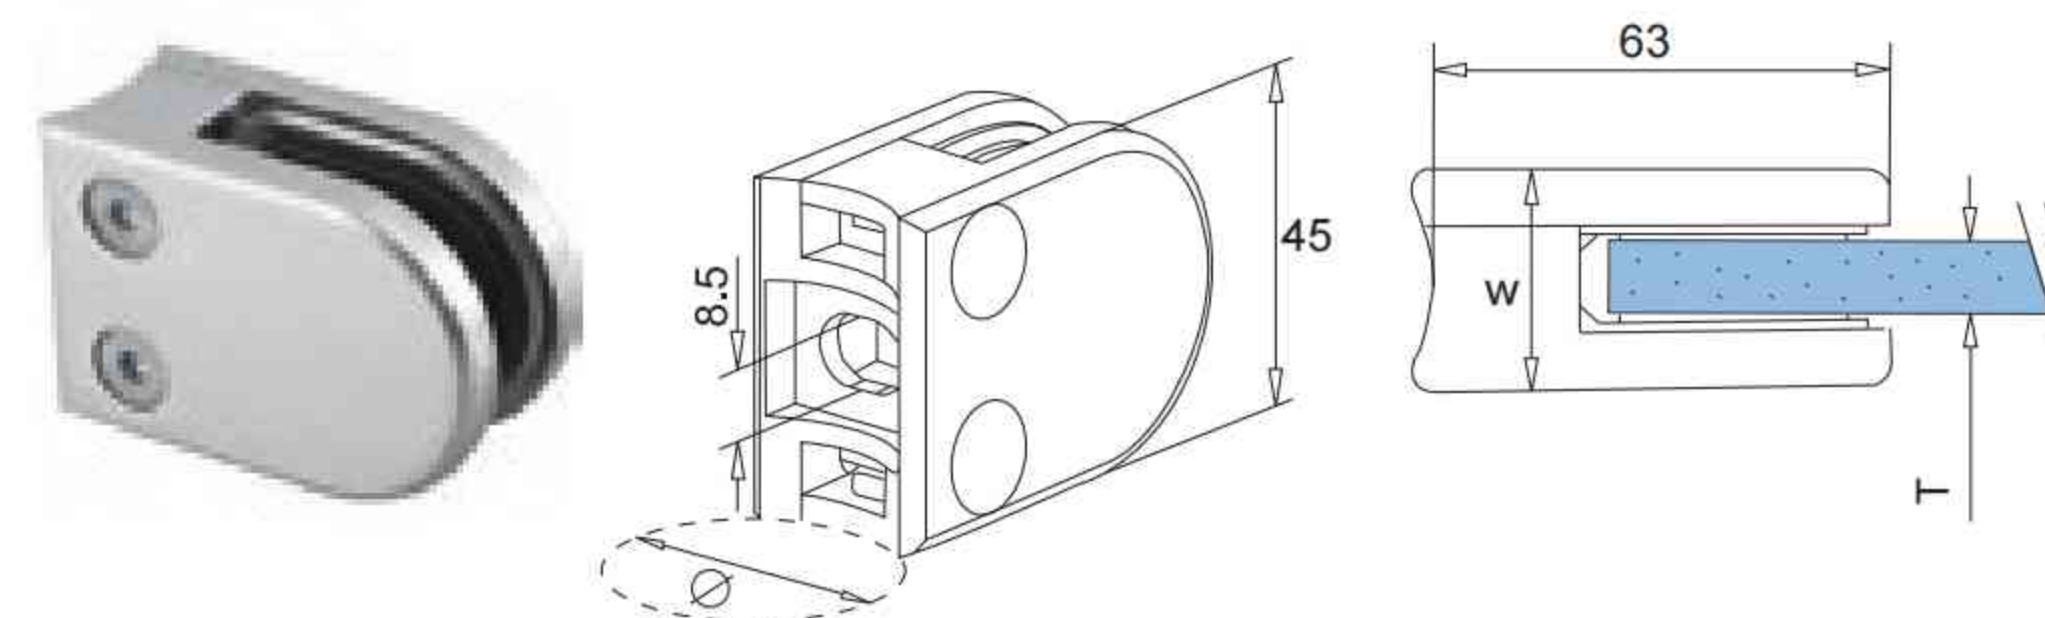

D TYPE GLASS CLAMP

Stock No.	T (mm)	φ (mm)	W (mm)
G620100	8-12.76	Square	26
G620142	8-12.76	42.4	26
G620148	8-12.76	48.3	26

Rubber Gasket

Stock No.	Glass (mm)
G620008	8
G620009	8.76
G620010	10
G620011	10.76
G620012	12
G620013	12.76

* Optional safety pin