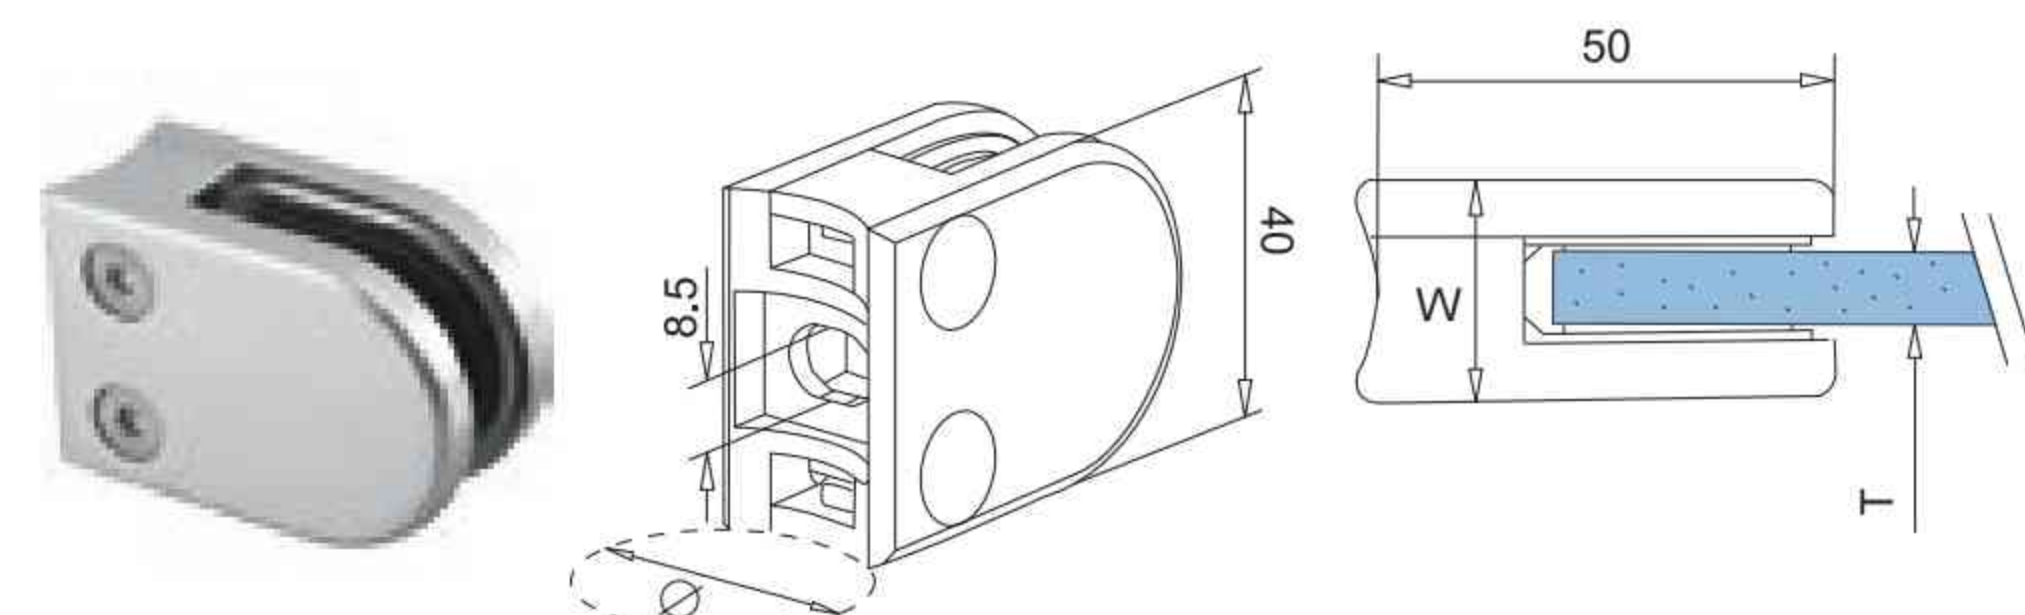

D TYPE GLASS CLAMP

Stock No.	T (mm)	φ (mm)	W
G670000	6-10.76	Square	26
G670034	6-10.76	33.7	26
G670042	6-10.76	42.4	26
G670048	6-10.76	48.3	26

Rubber Gasket

Stock No.	Glass (mm)
G670006	6
G670007	6.76
G670008	8
G670009	8.76
G670010	10

* Optional safety pin