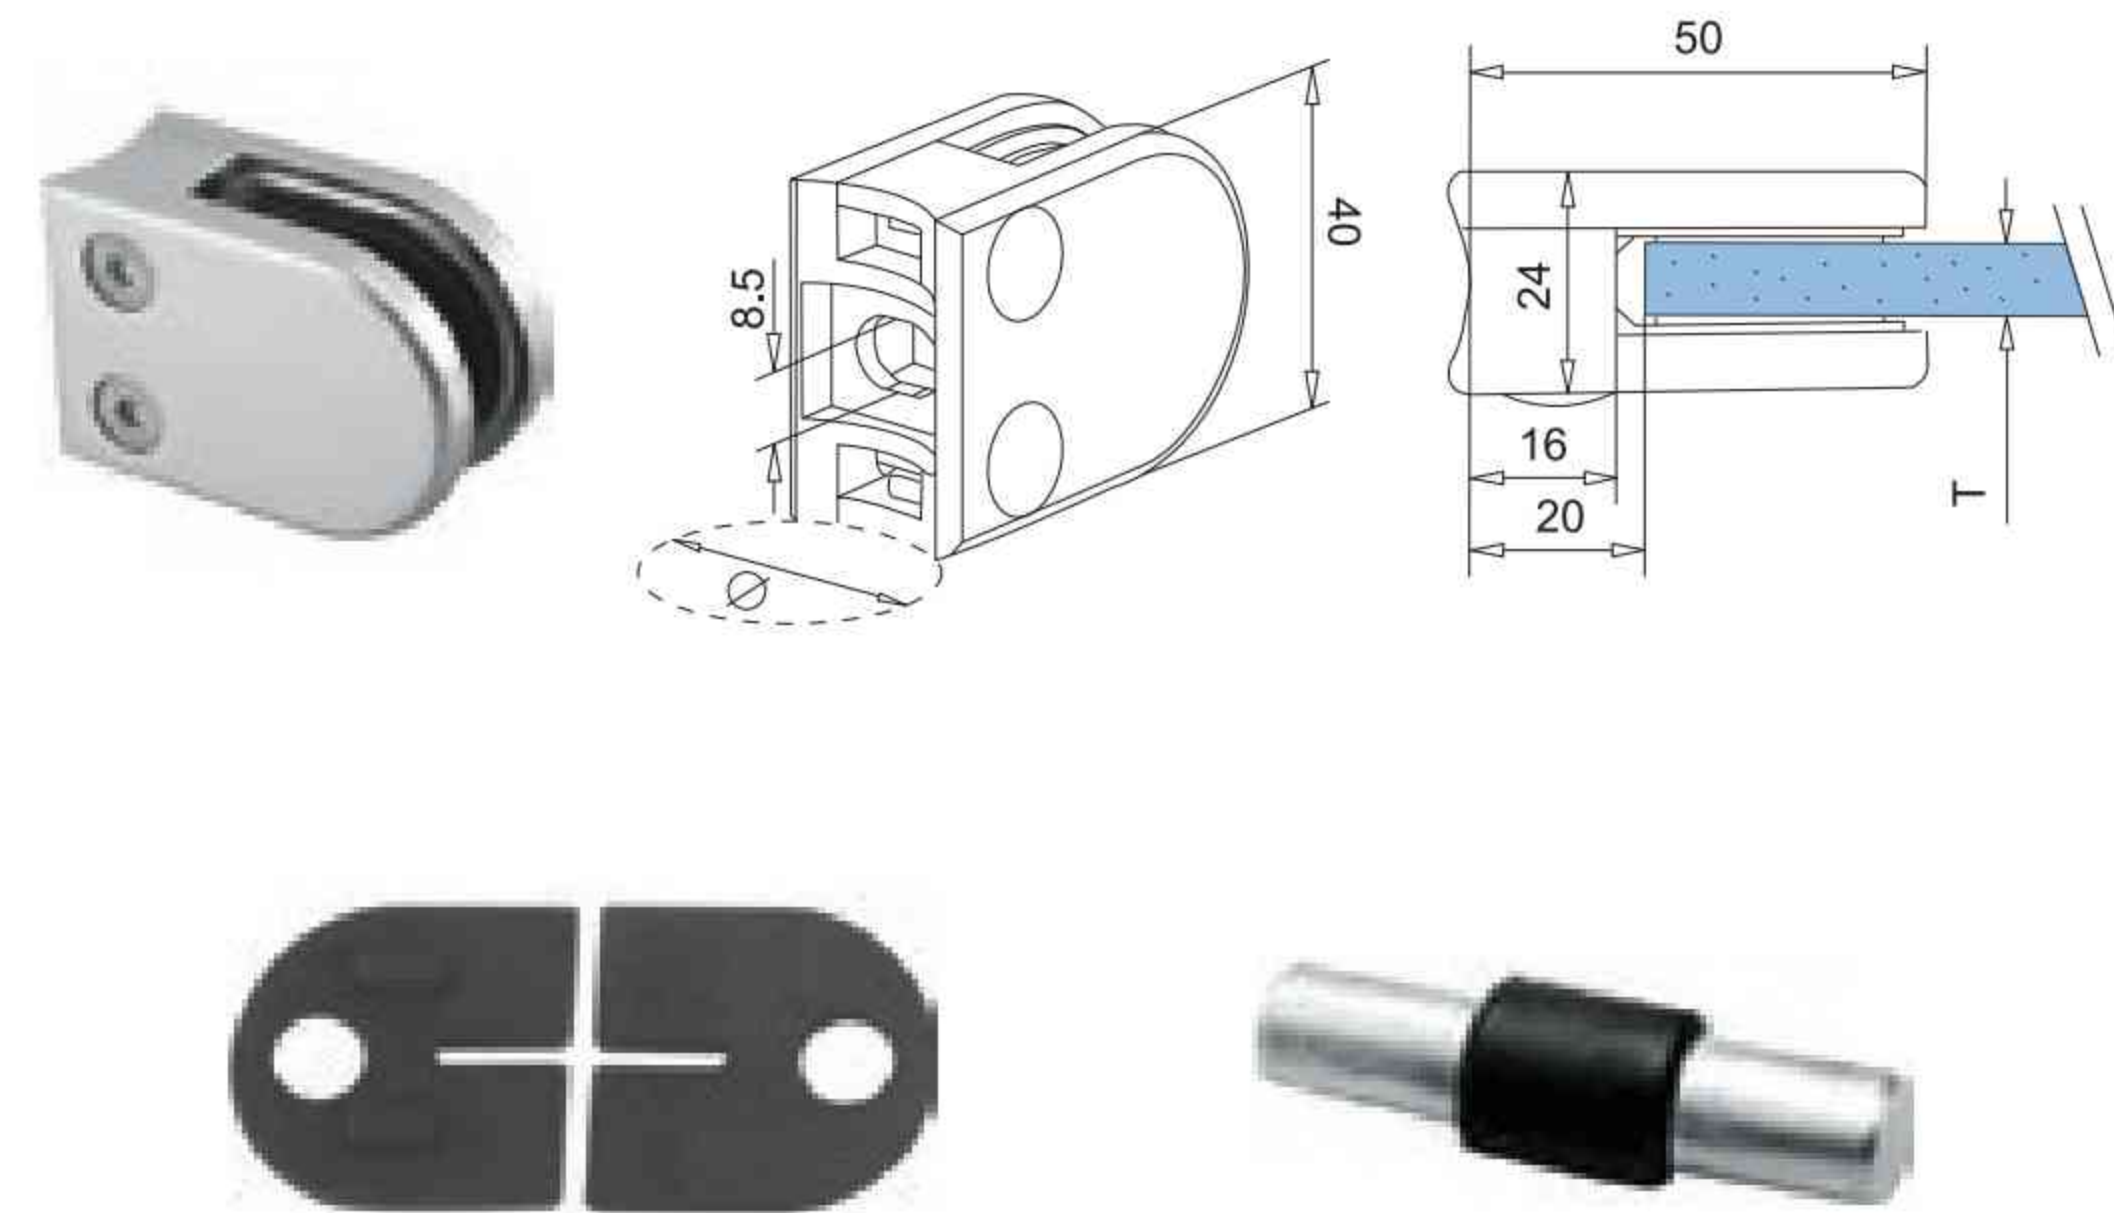

GLASS CLAMP - SMALL D TYPE

Stock No.	T (mm)	Ø (mm)
G600000	6 / 6.76 / 8	Square/Flat
G600034	6 / 6.76 / 8	33.7
G600042	6 / 6.76 / 8	42.4

RUBBER GASKET

Stock No.	T (mm)
G600006	6
G600007	6.76(3-0.76-3)
G600008	8

PIN

Stock.No.	Material
G910017	Stainless Steel