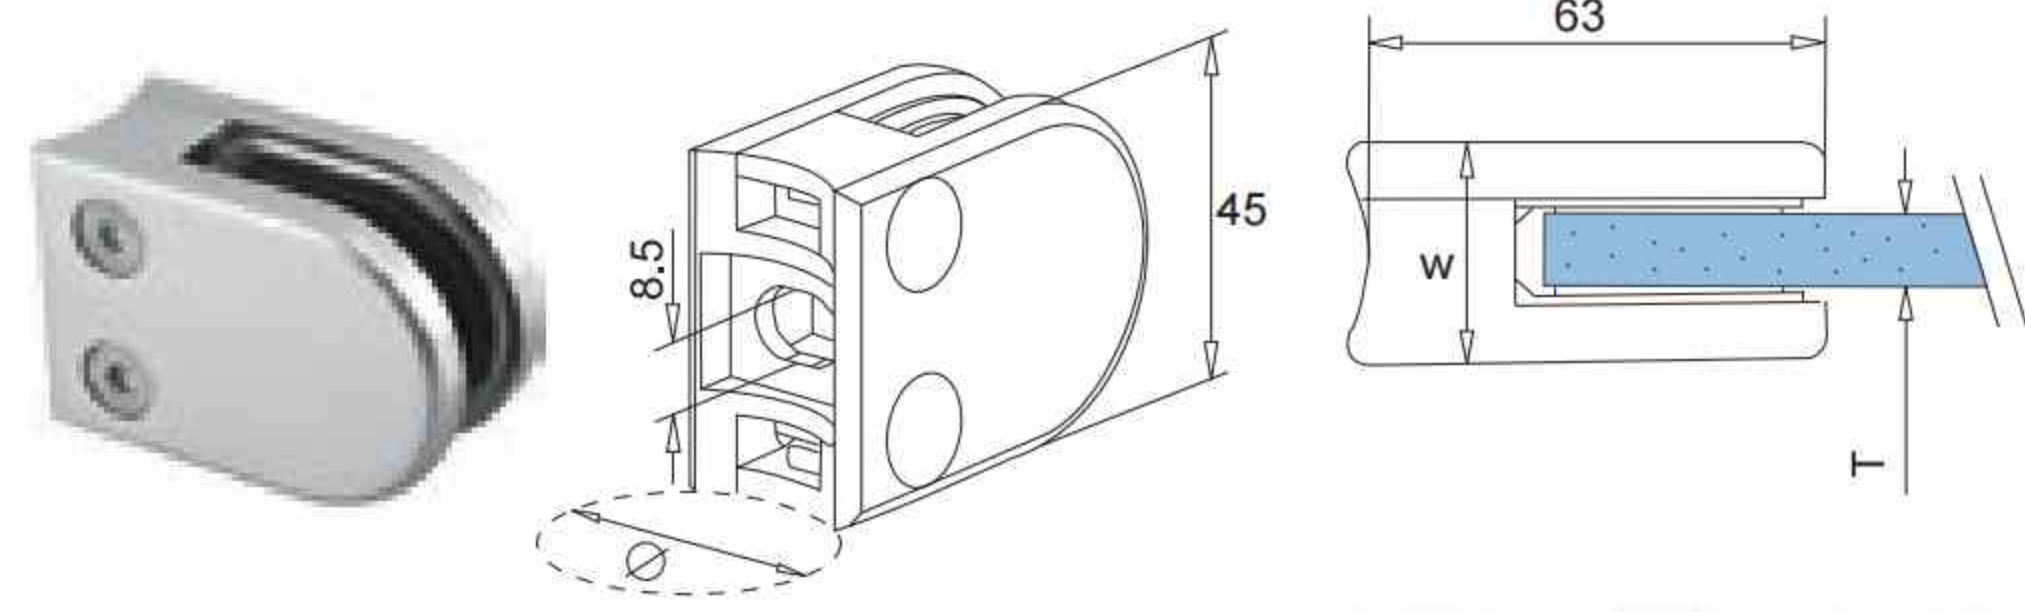

GLASS CLAMPS

Both AISI304 & AISI316 are available. AISI304 for indoor use; AISI316 for outdoor use.
Each item is available in either satin finish or mirror finish.
Powder Coated - Matte Black / Standard RAL Colors.

•BAUART
GEPRÜFT
•TYPE
APPROVED

D TYPE GLASS CLAMP

Stock No.	T (mm)	φ (mm)	W (mm)
G620342B	8-12.76	42.4	28

Rubber Gasket

Stock No.	Glass (mm)
G620308	8
G620310	10
G620311	10.76
G620312	12
G620313	12.76

* Optional safety plate or safety pin