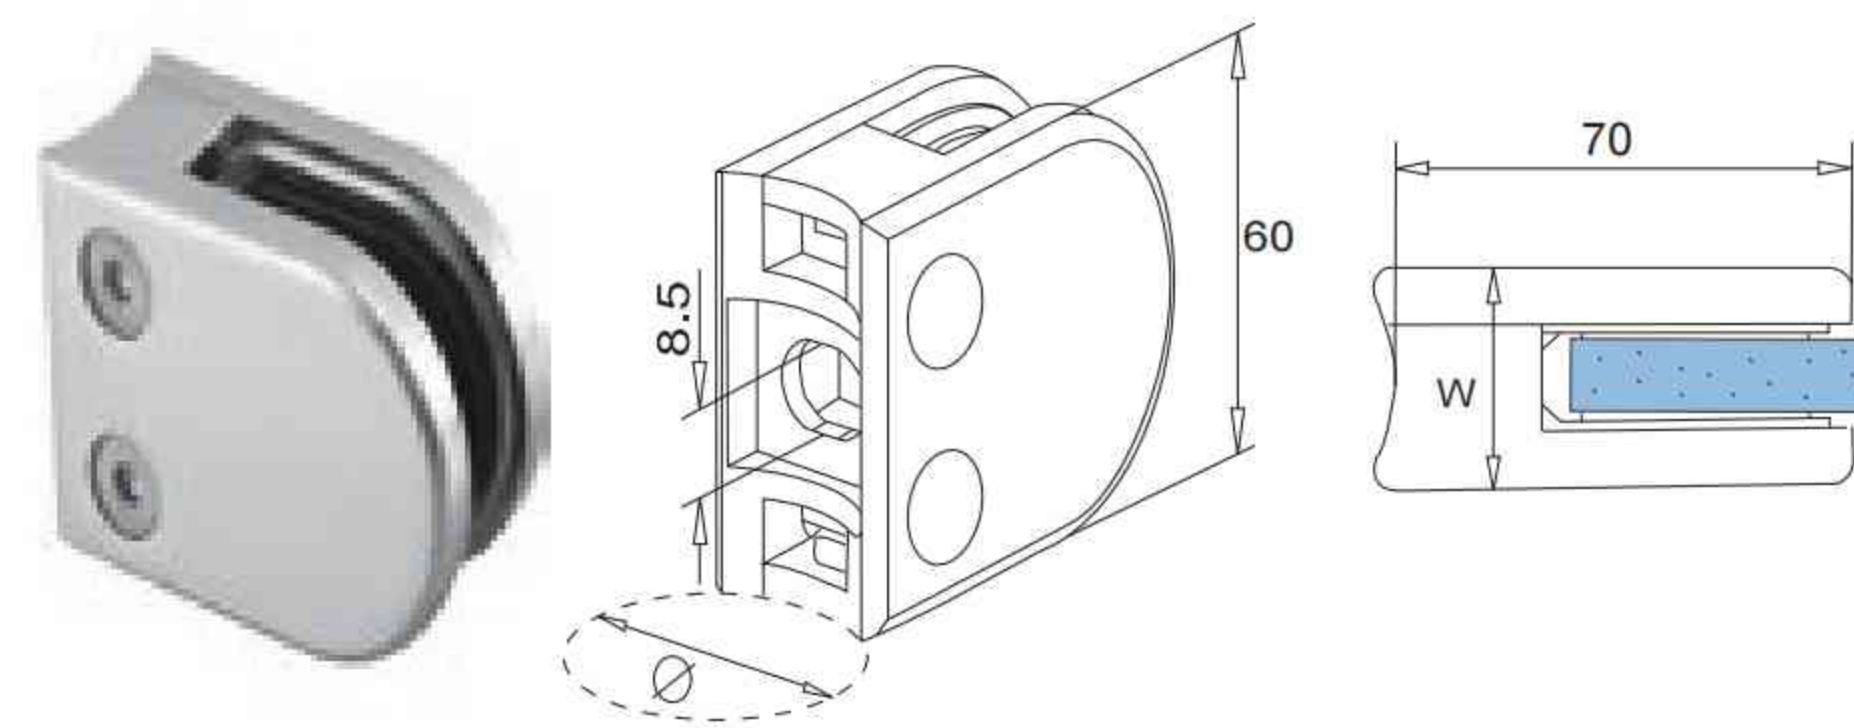

D WIDE TYPE GLASS CLAMP

Stock No.	T (mm)	φ (mm)	W (mm)
G510048	15-21.52	48.3	40
G510000	15-21.52	Square	40

Rubber Gasket

Stock No.	Glass (mm)
G510015	15
G510018	17.52
G510019	19
G510022	21.52

* Optional safety pin