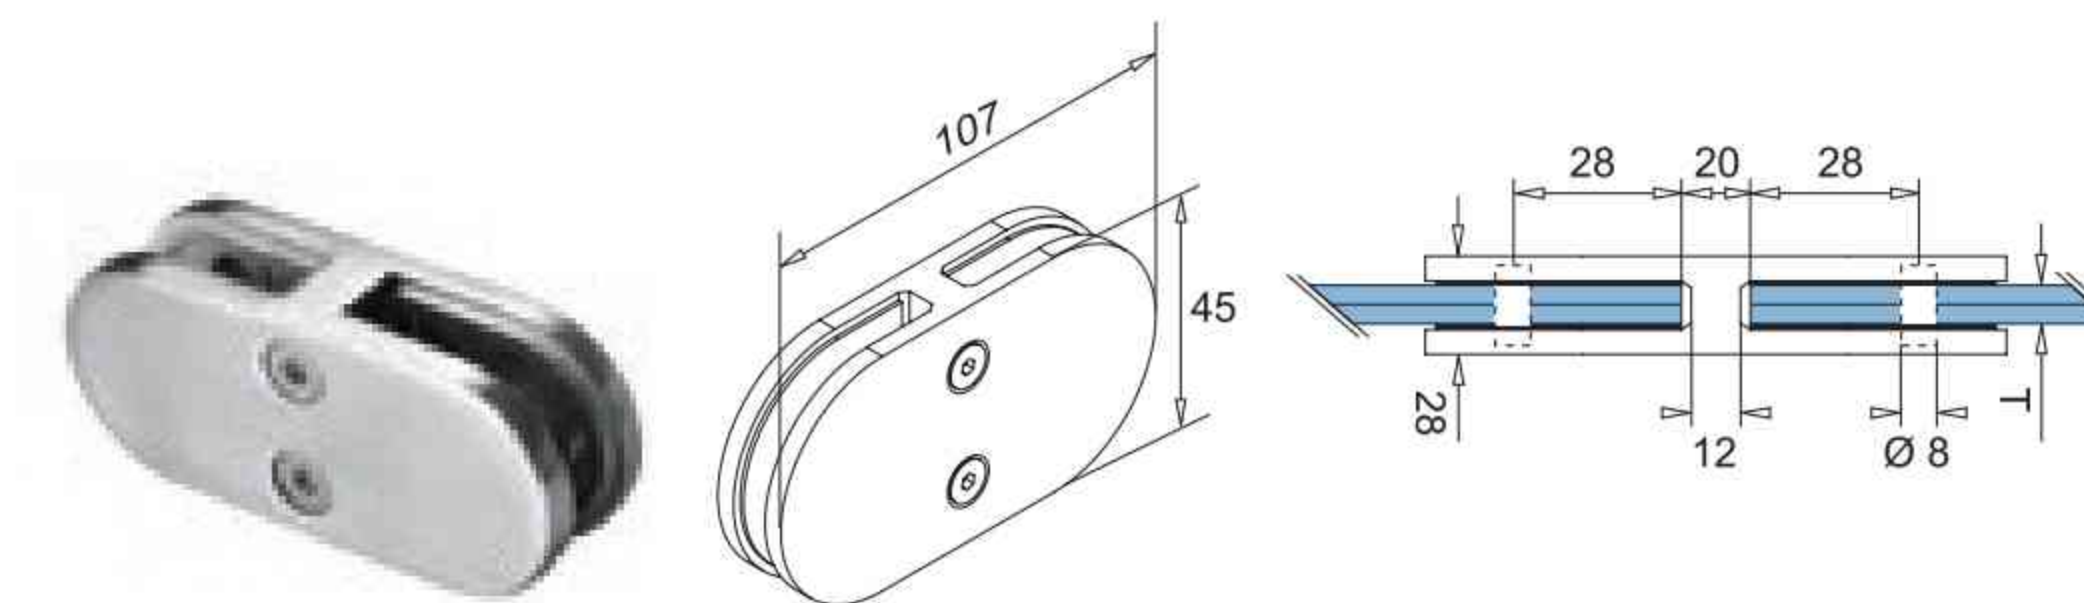

GLASS CLAMPS

Both AISI304 & AISI316 are available. AISI304 for indoor use; AISI316 for outdoor use.
Each item is available in either satin finish or mirror finish.
Powder Coated - Matte Black / Standard RAL Colors.