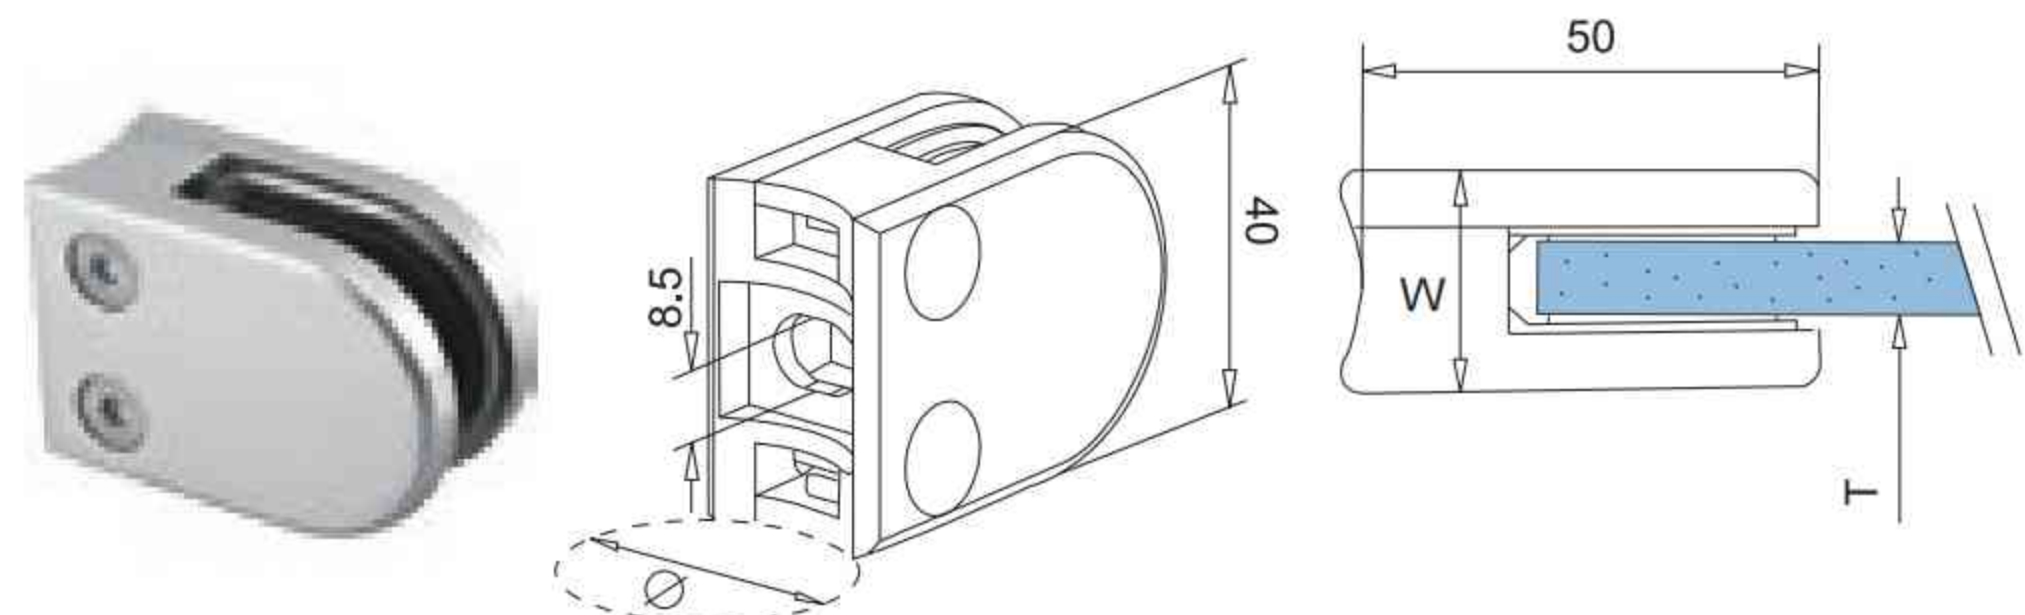

D TYPE GLASS CLAMP - Light Duty

Stock No.	T (mm)	φ (mm)	W
G630242	6-10.76	42.4	26
G630248	6-10.76	48.3	26

Rubber Gasket

Stock No.	Glass (mm)
G630206	6
G630207	6.76
G630208	8
G630209	8.76
G630210	10
G630211	10.76

* Optional safety pin

•BAUART
GEPRÜFT
•TYPE
APPROVED

Both AISI304 & AISI316 are available. AISI304 for indoor use; AISI316 for outdoor use.
Each item is available in either satin finish or mirror finish.
Powder Coated - Matte Black / Standard RAL Colors.