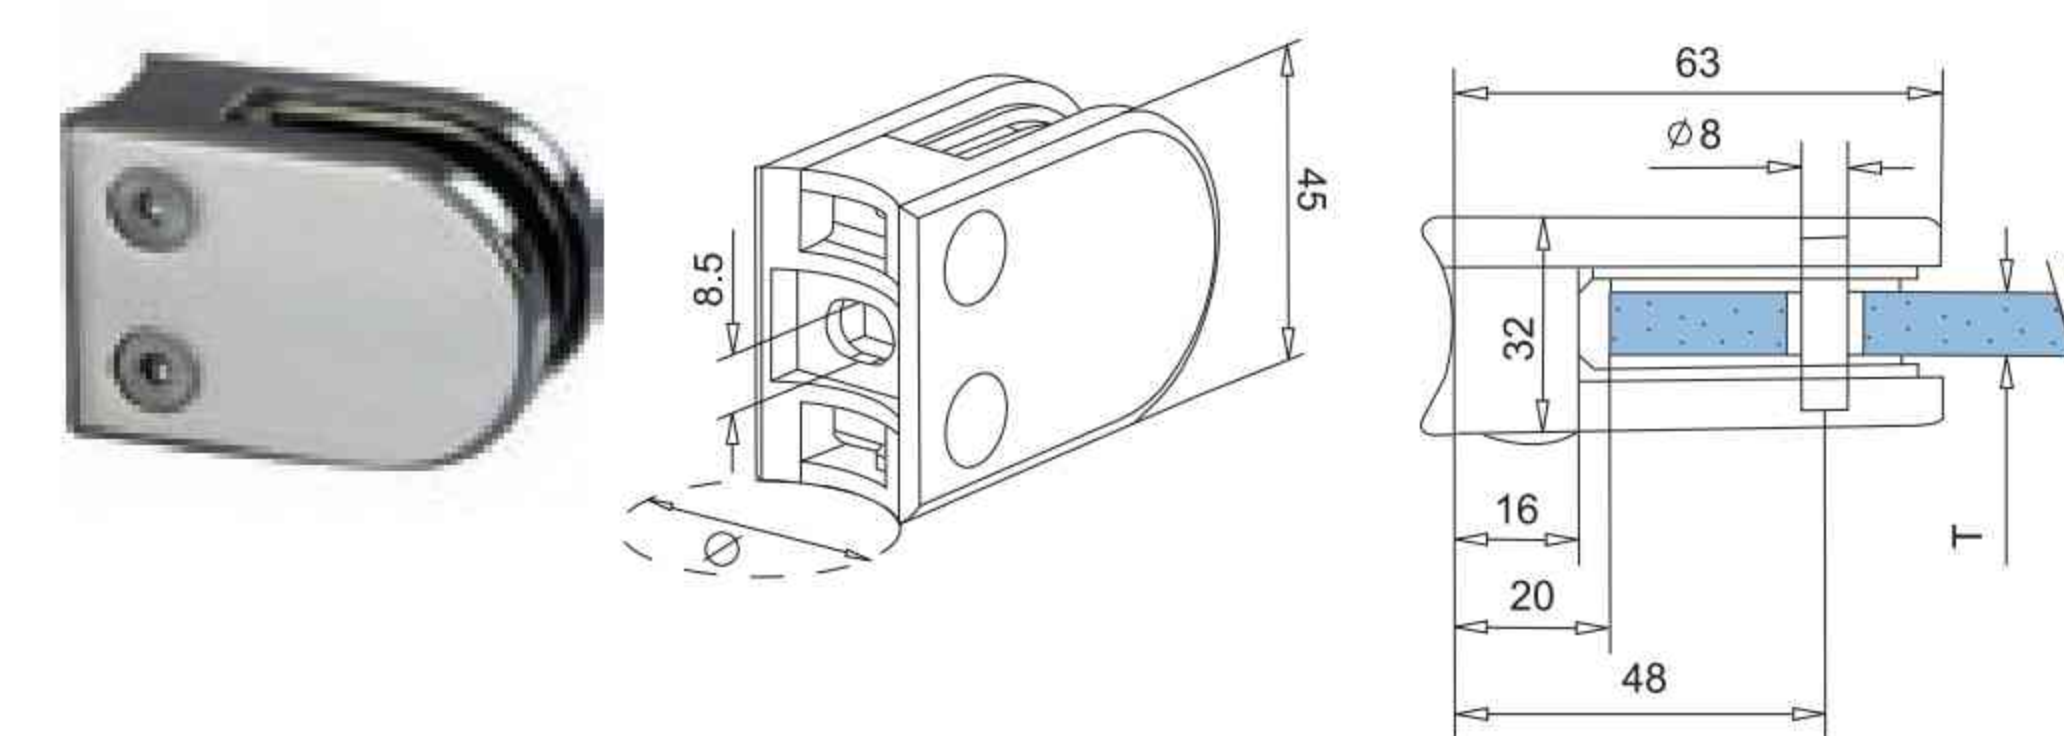

GLASS CLAMP - MIDDLE D WIDE TYPE

Stock No.	T (mm)	Ø (mm)
G860000	10.76 / 12 / 12.76 / 11.52	Square/Flat
G860042	10.76 / 12 / 12.76 / 11.52	42.4
G860048	10.76 / 12 / 12.76 / 11.52	48.3

RUBBER GASKET

Stock No.	T (mm)
G650011	10.76(5-0.76-5)
G650012	12
G650013	12.76(6-0.76-6)
G650055	11.52(5-1.52-5)

PIN

Stock No.	Material
G910024	Stainless Steel