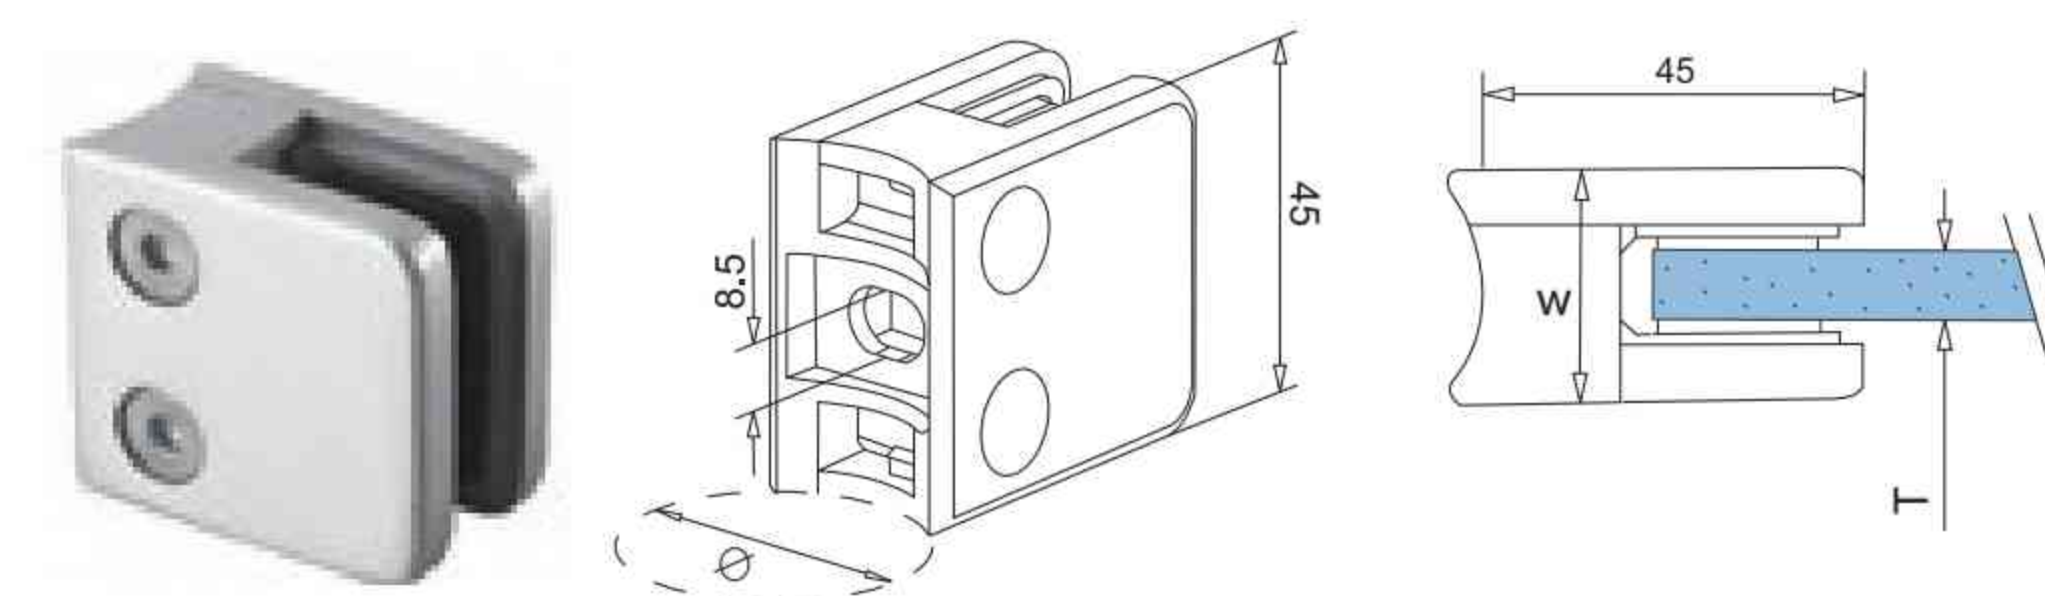

**SQUARE GLASS CLAMP**

Stock No.	T (mm)	φ (mm)	W (mm)
G610100B	6-12.76	Square	27.5
G610142B	6-12.76	42.4	27.5
G610148B	6-12.76	48.3	27.5
G610400B	6-12.76	Square	26
G610500B	6-12.76	Square	28
G610542B	6-12.76	42.4	28