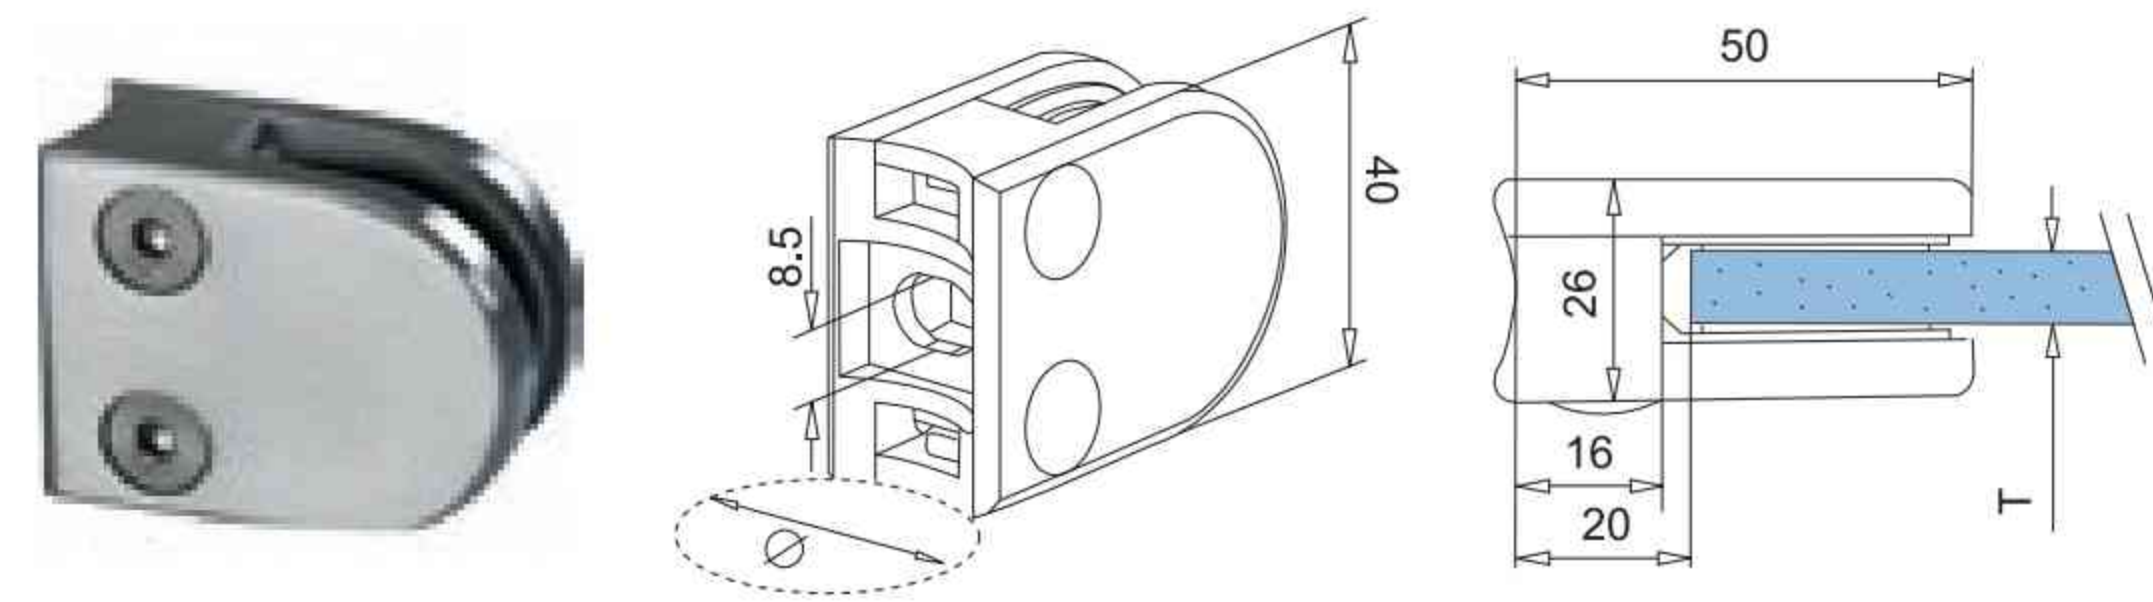

GLASS CLAMPS - ZAMAK

Stainless Steel Effect
Powder Coated - Matte Black / Standard RAL Colors.