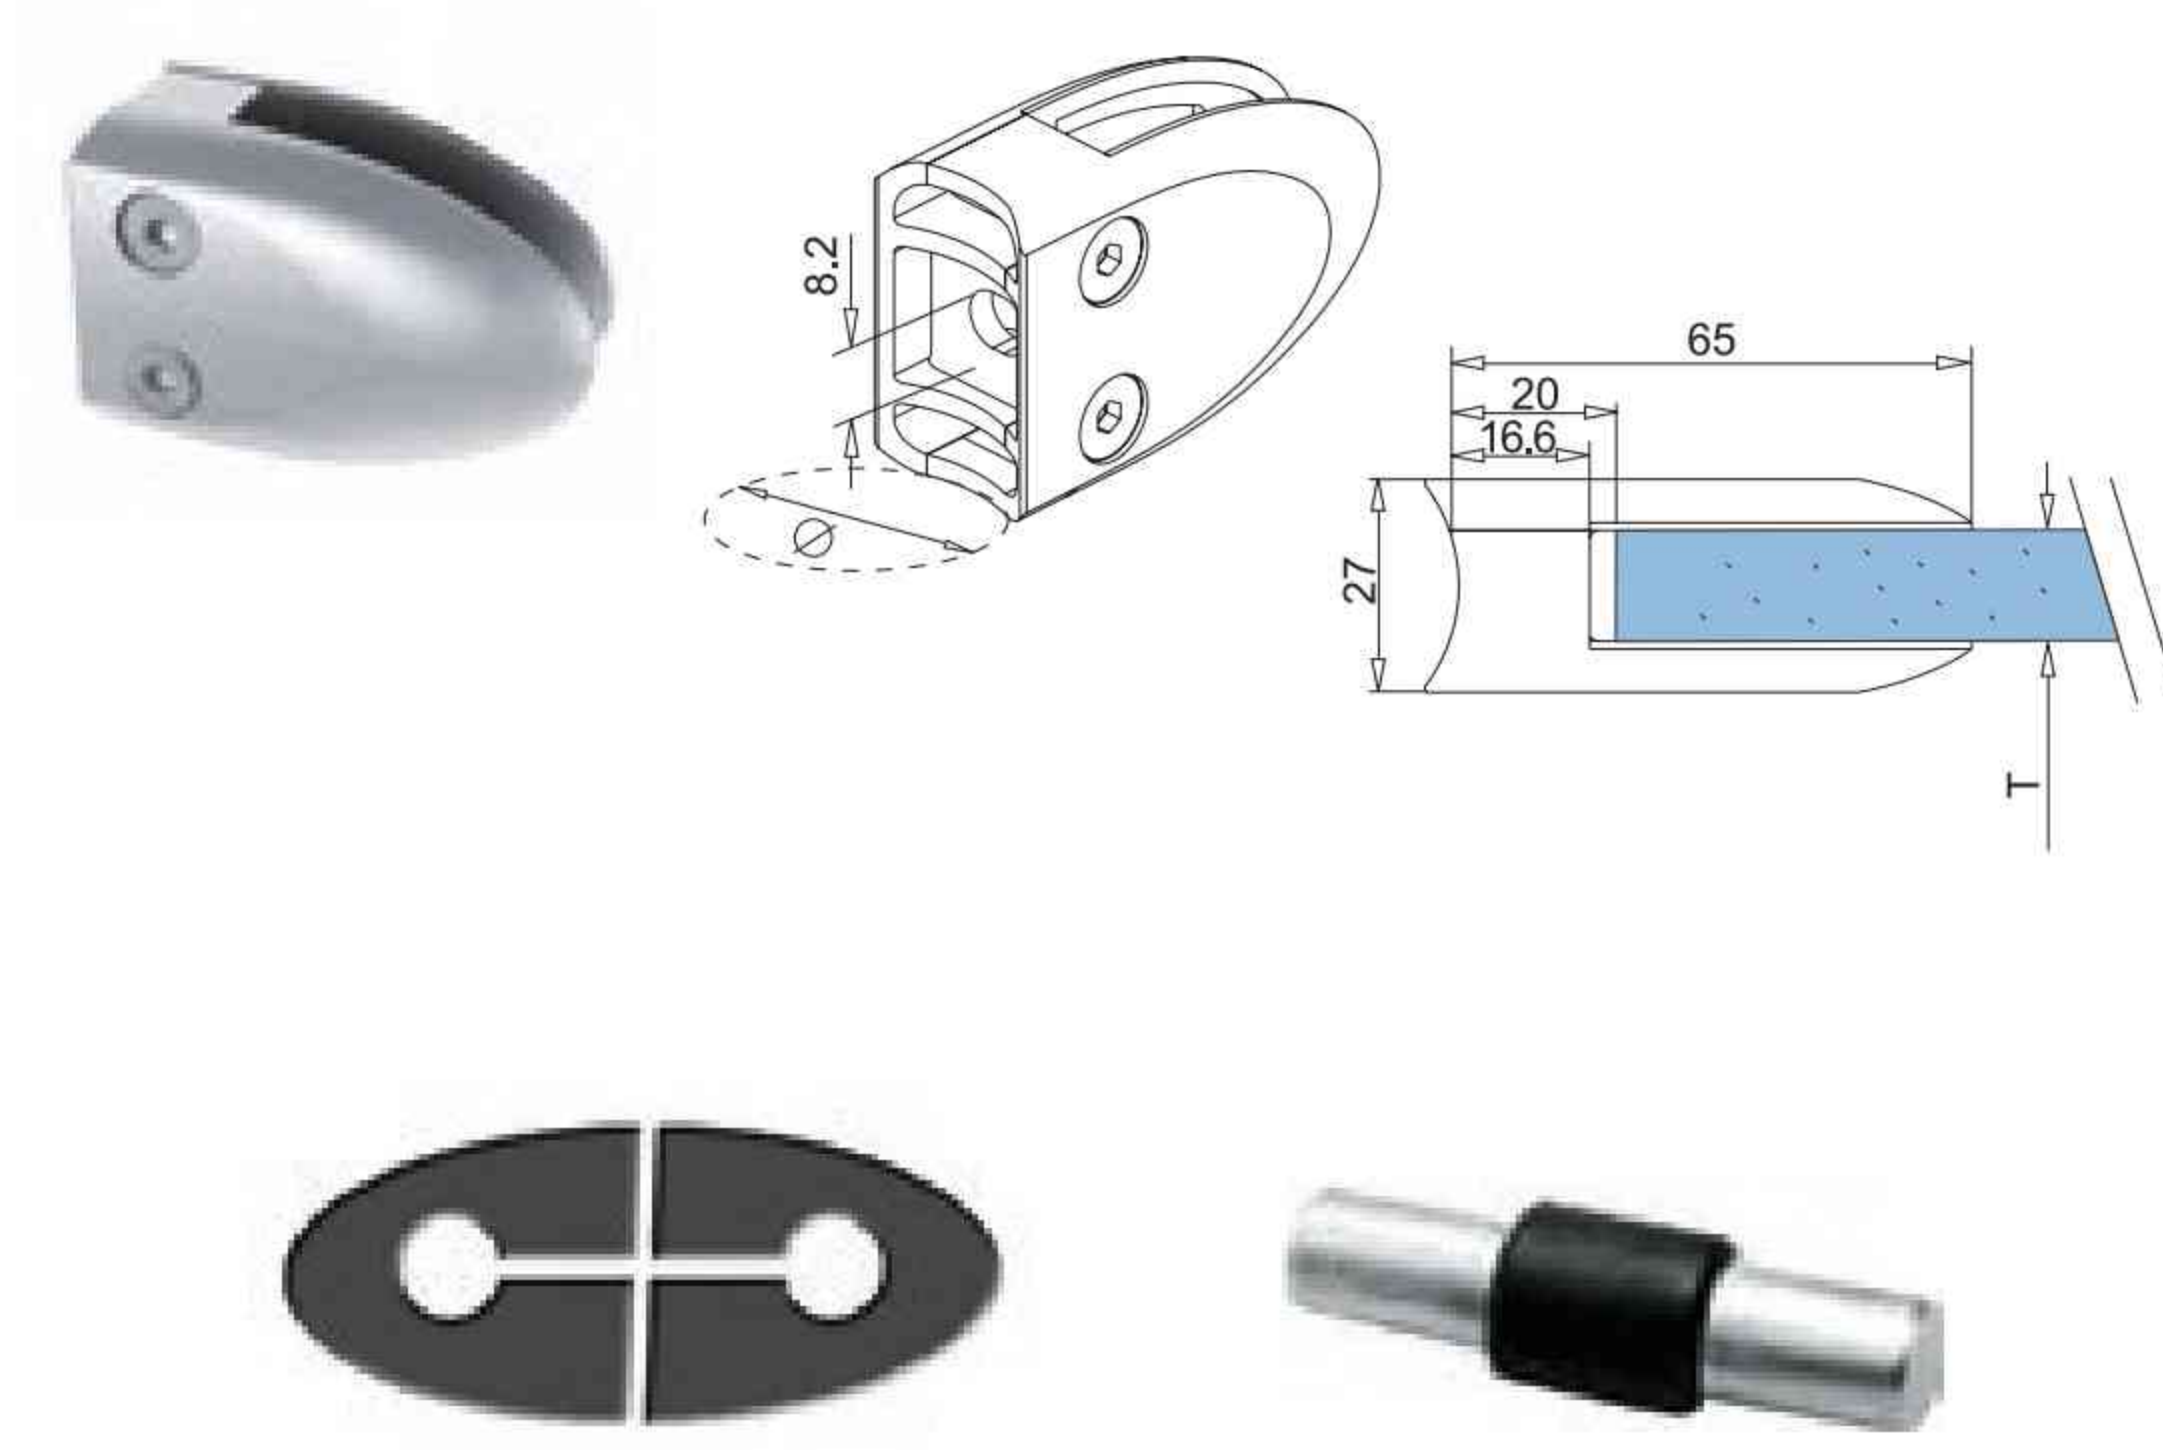

GLASS CLAMPS

Both AISI304 & AISI316 are available. AISI304 for indoor use; AISI316 for outdoor use.
Each item is available in either satin finish or mirror finish.
Powder Coated - Matte Black / Standard RAL Colors.

GLASS CLAMP - MIDDLE D WIDE TYPE

Stock No.	T (mm)	Ø (mm)
G420000	10.76 / 12 / 12.76 / 11.52	Square/Flat
G420042	10.76 / 12 / 12.76 / 11.52	42.4

RUBBER GASKET

Stock No.	T (mm)
G420010	10
G420011	10.76(5-0.76-5)
G420013	12.76(6-0.76-6)

PIN

Stock.No.	Material
G910020	Stainless Steel