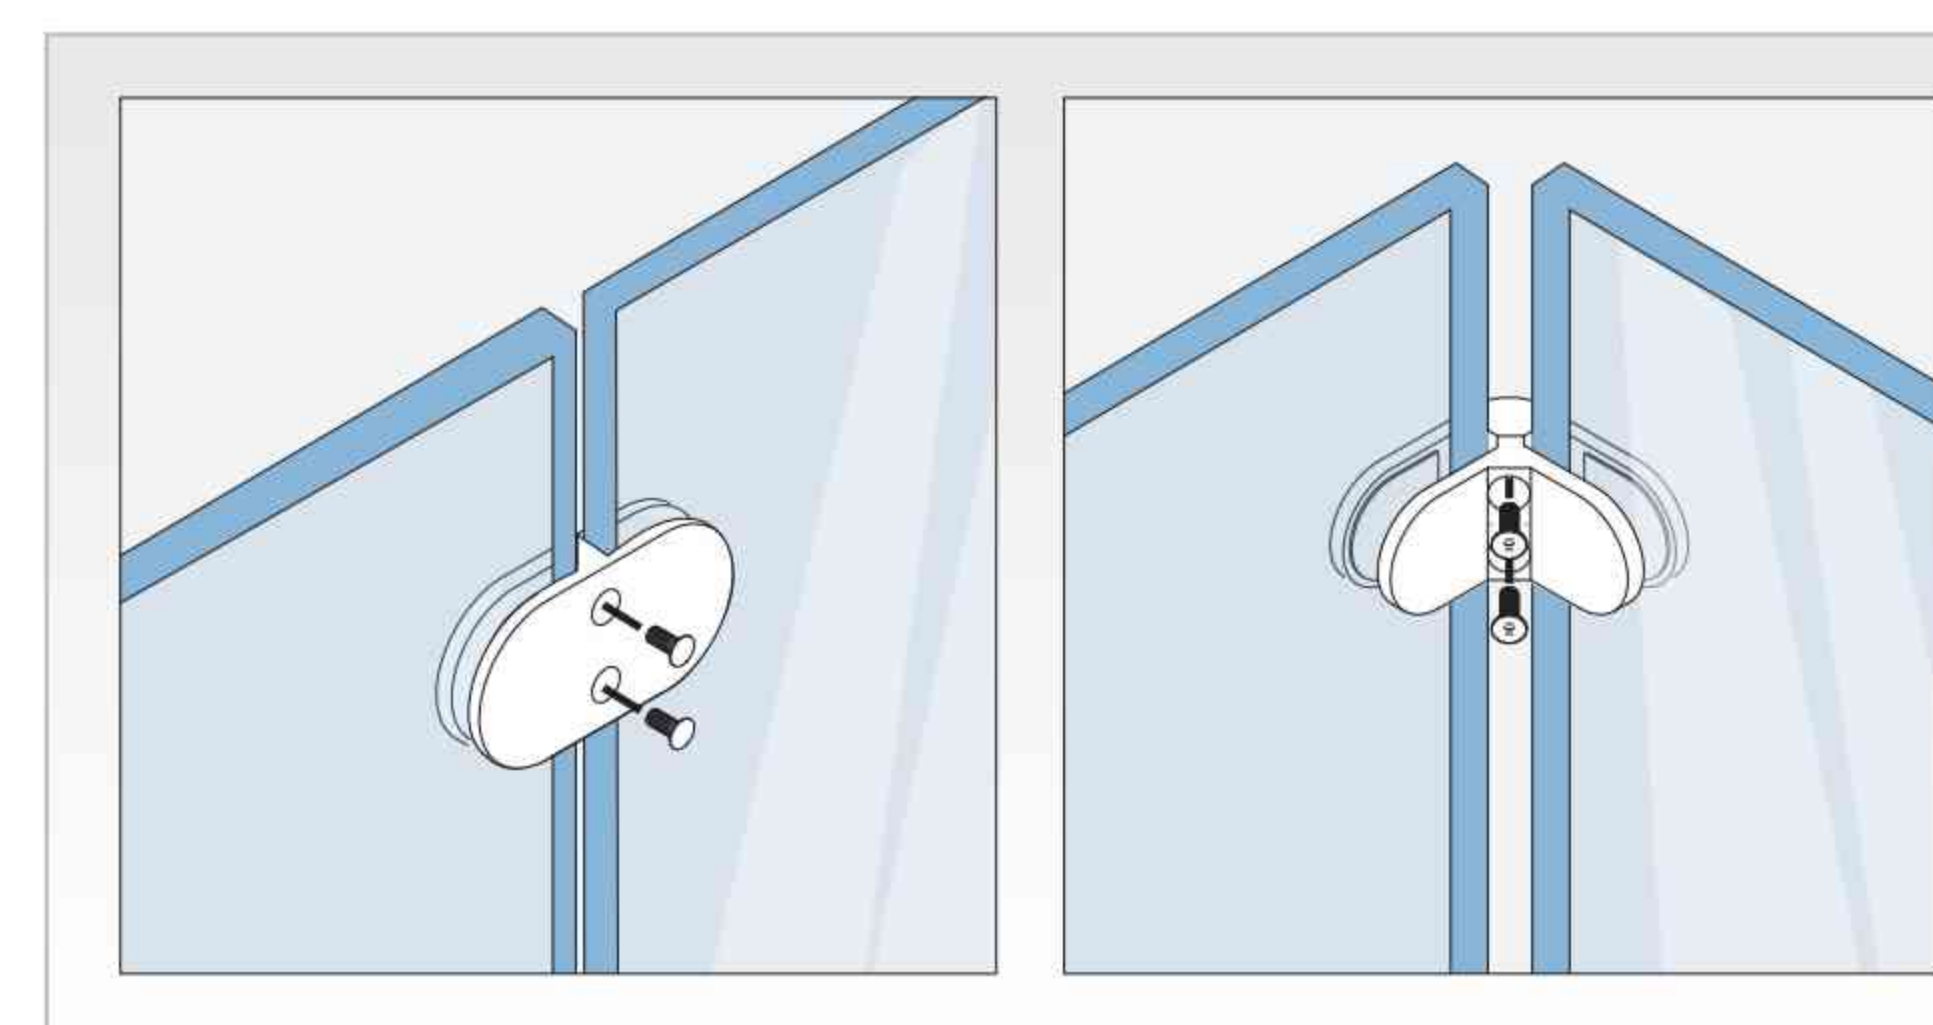

PIN

Stock No.	Material
G910022	Stainless Steel