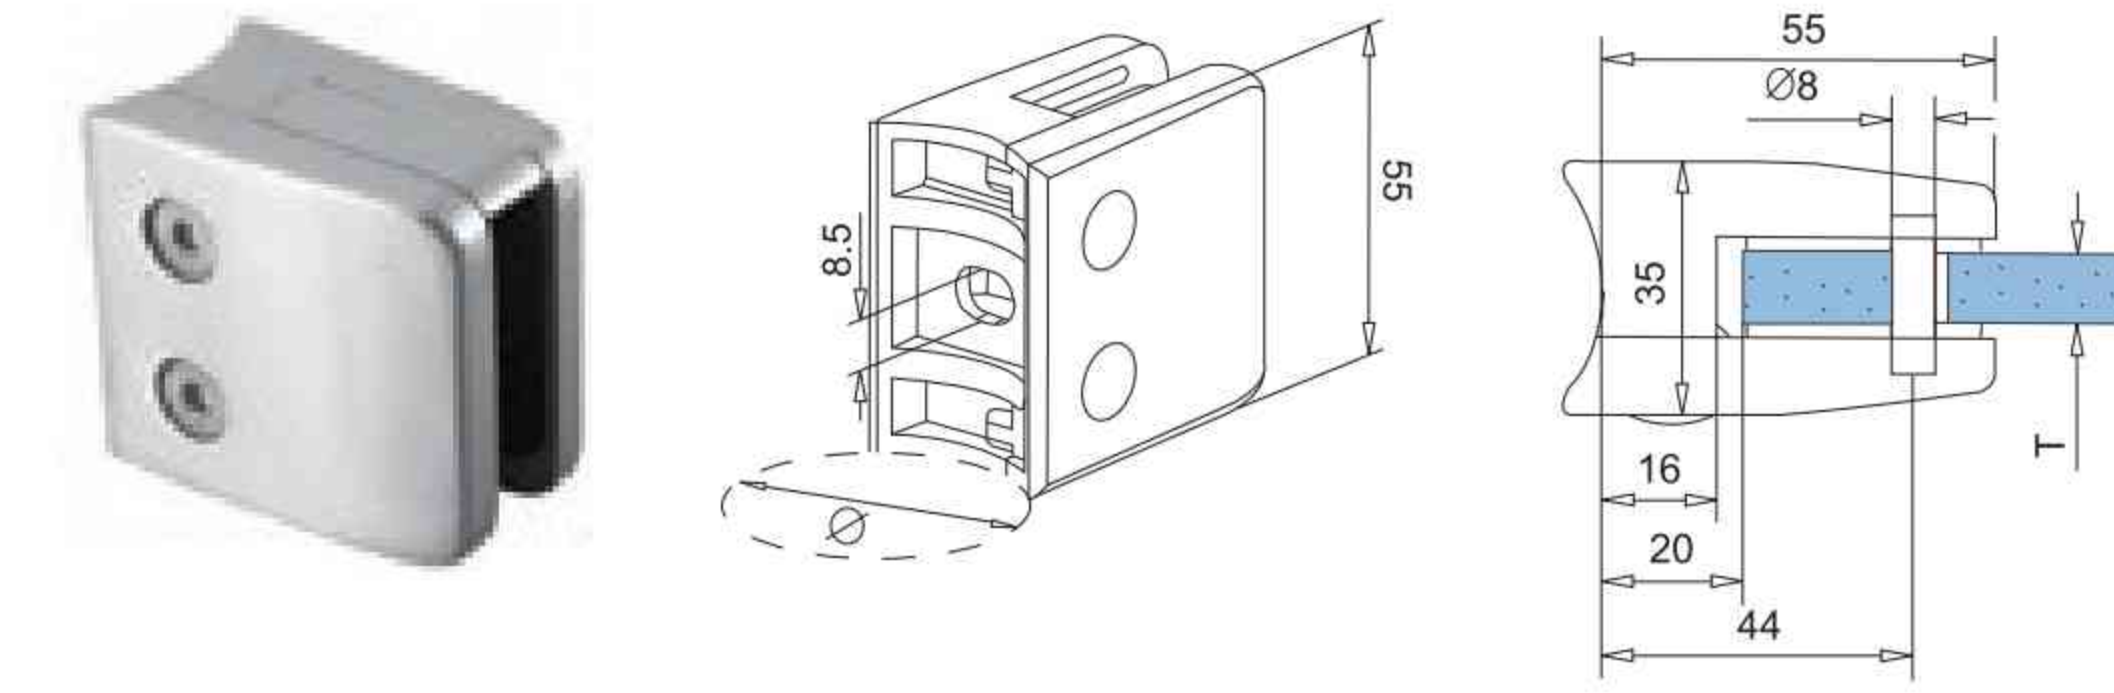

PIN

Stock No.	Material
G910024	Stainless Steel