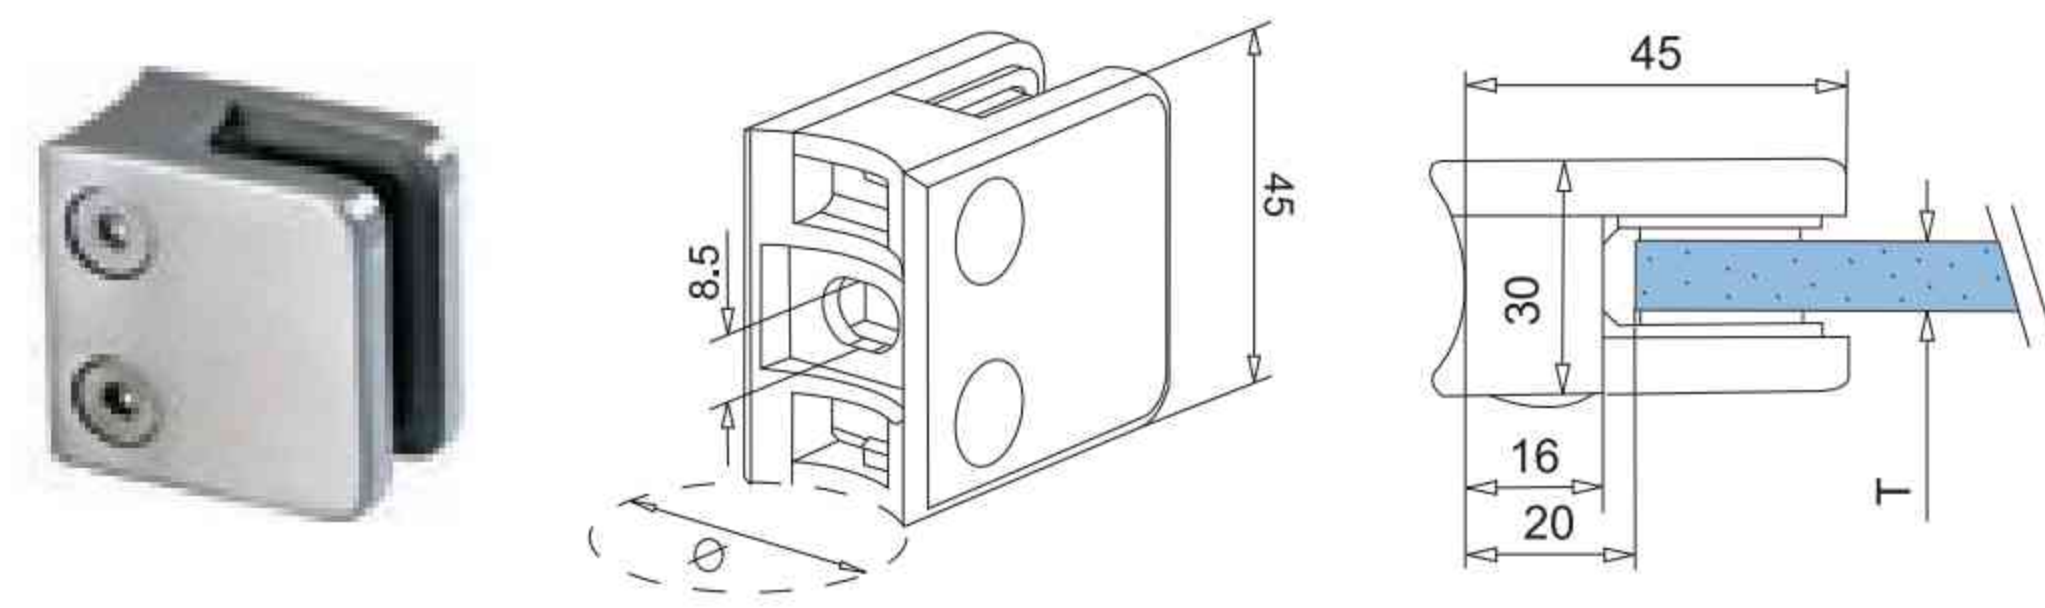

GLASS CLAMPS - ZAMAK

Stainless Steel Effect
Powder Coated - Matte Black / Standard RAL Colors.