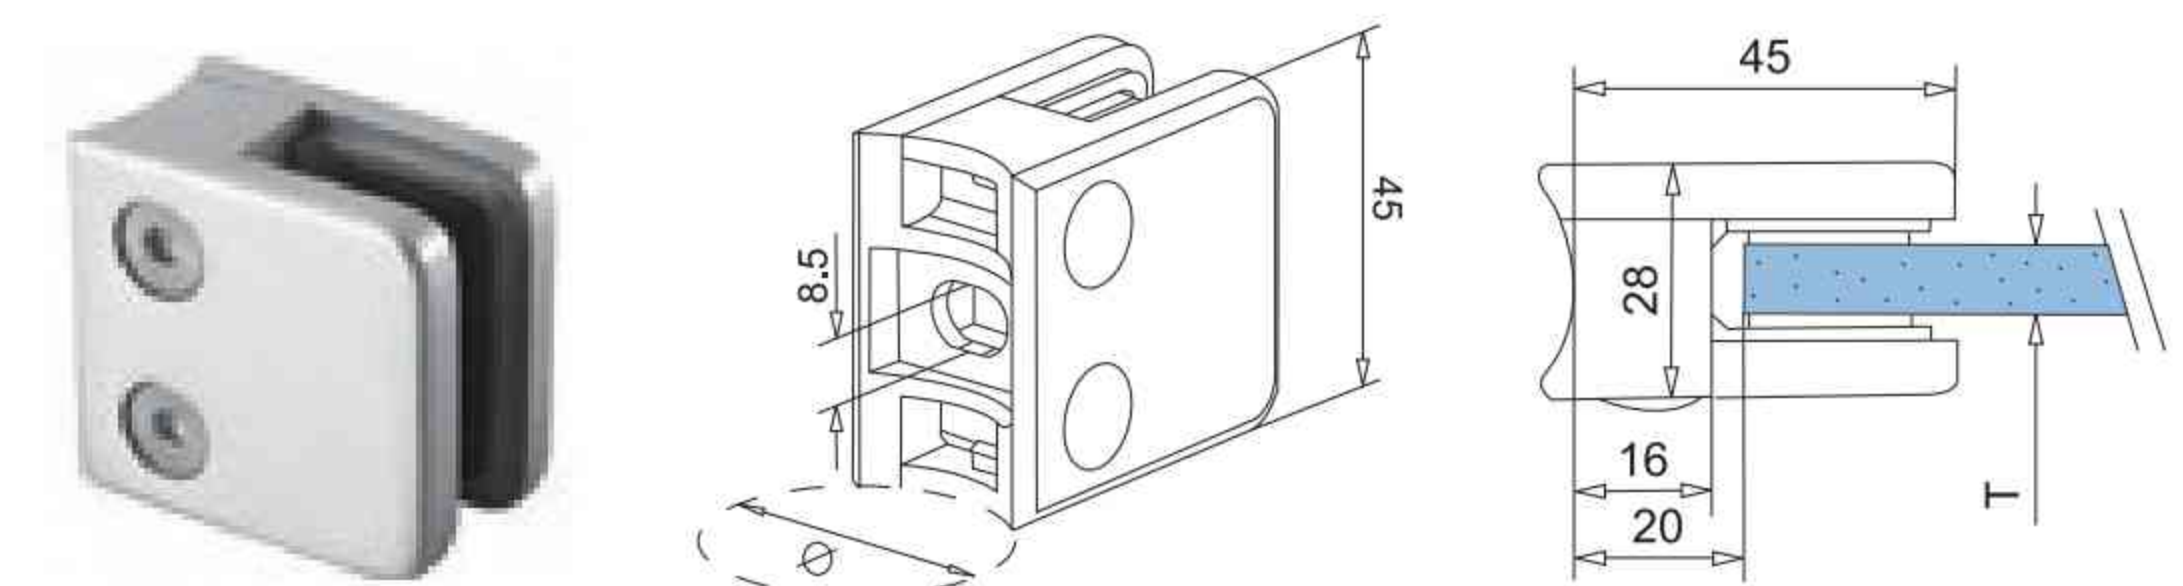

PLATE

Stock No.	Material
G930001	Stainless Steel