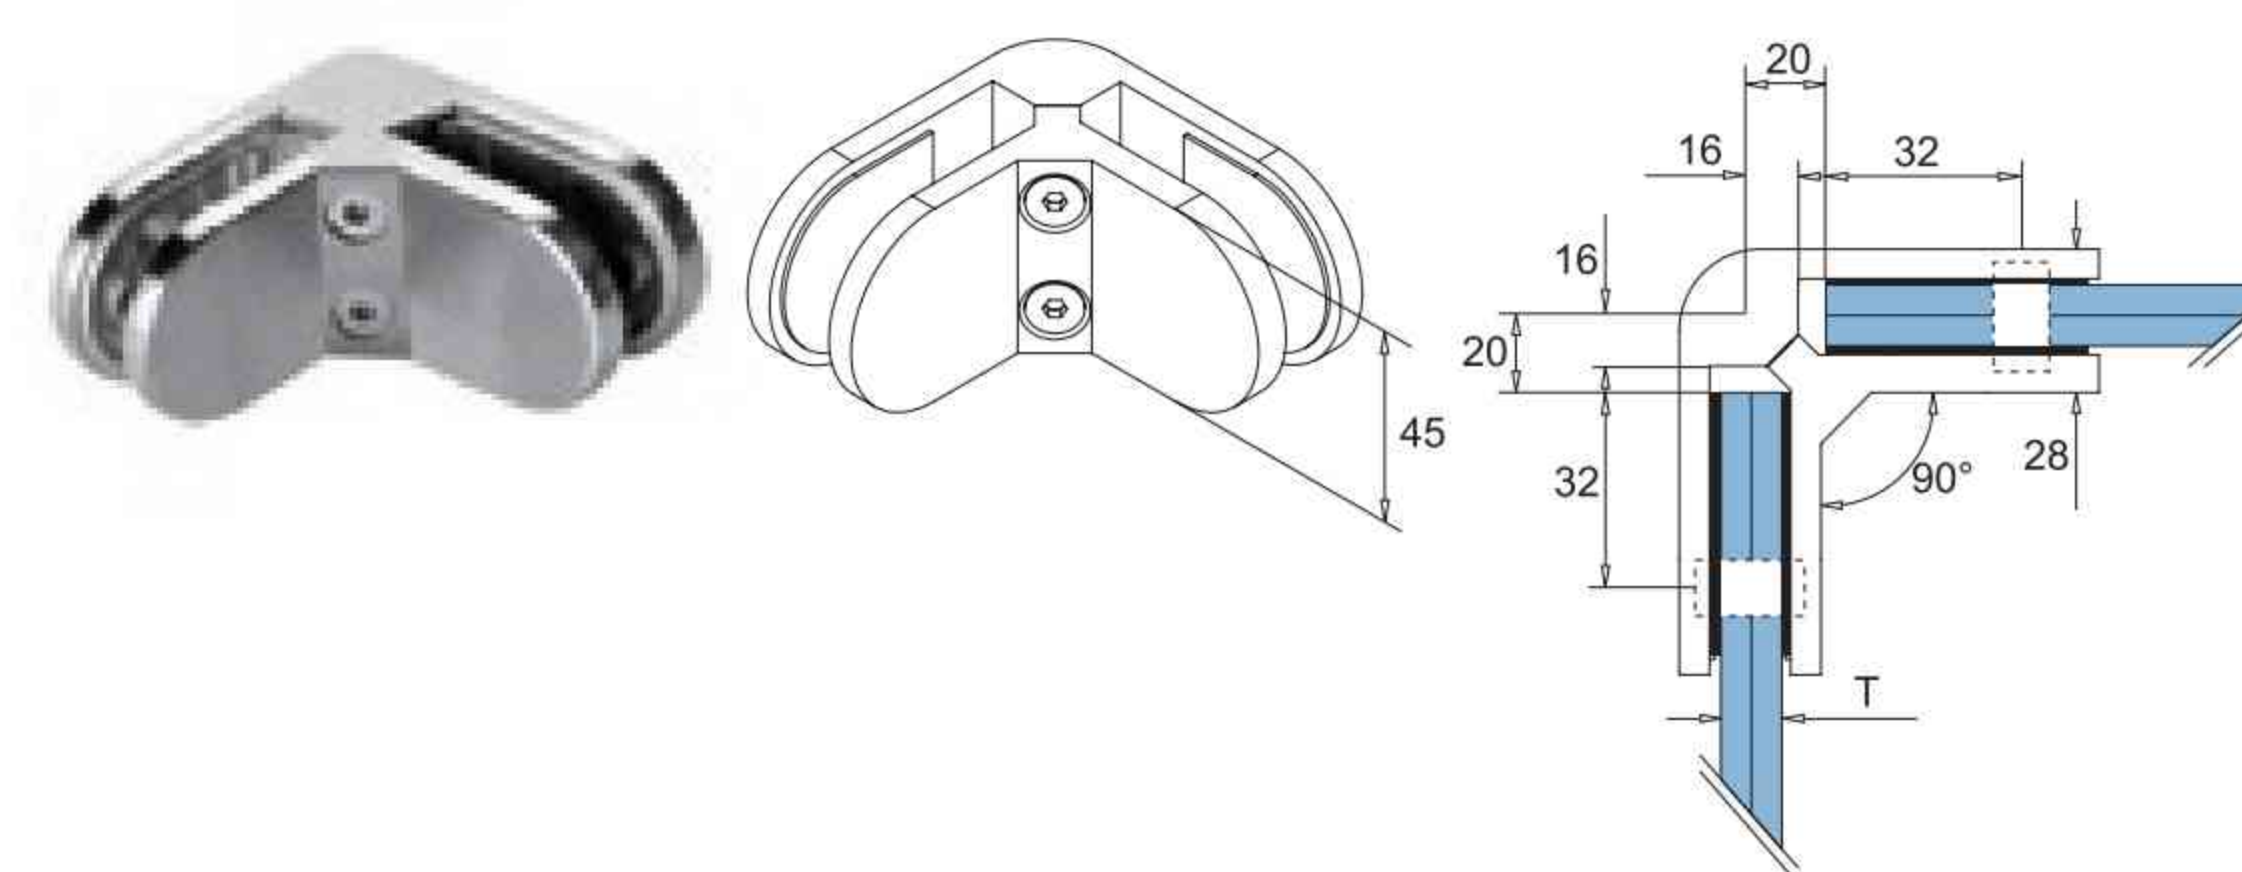

PIN

Stock No.	Material
G910022	Stainless Steel