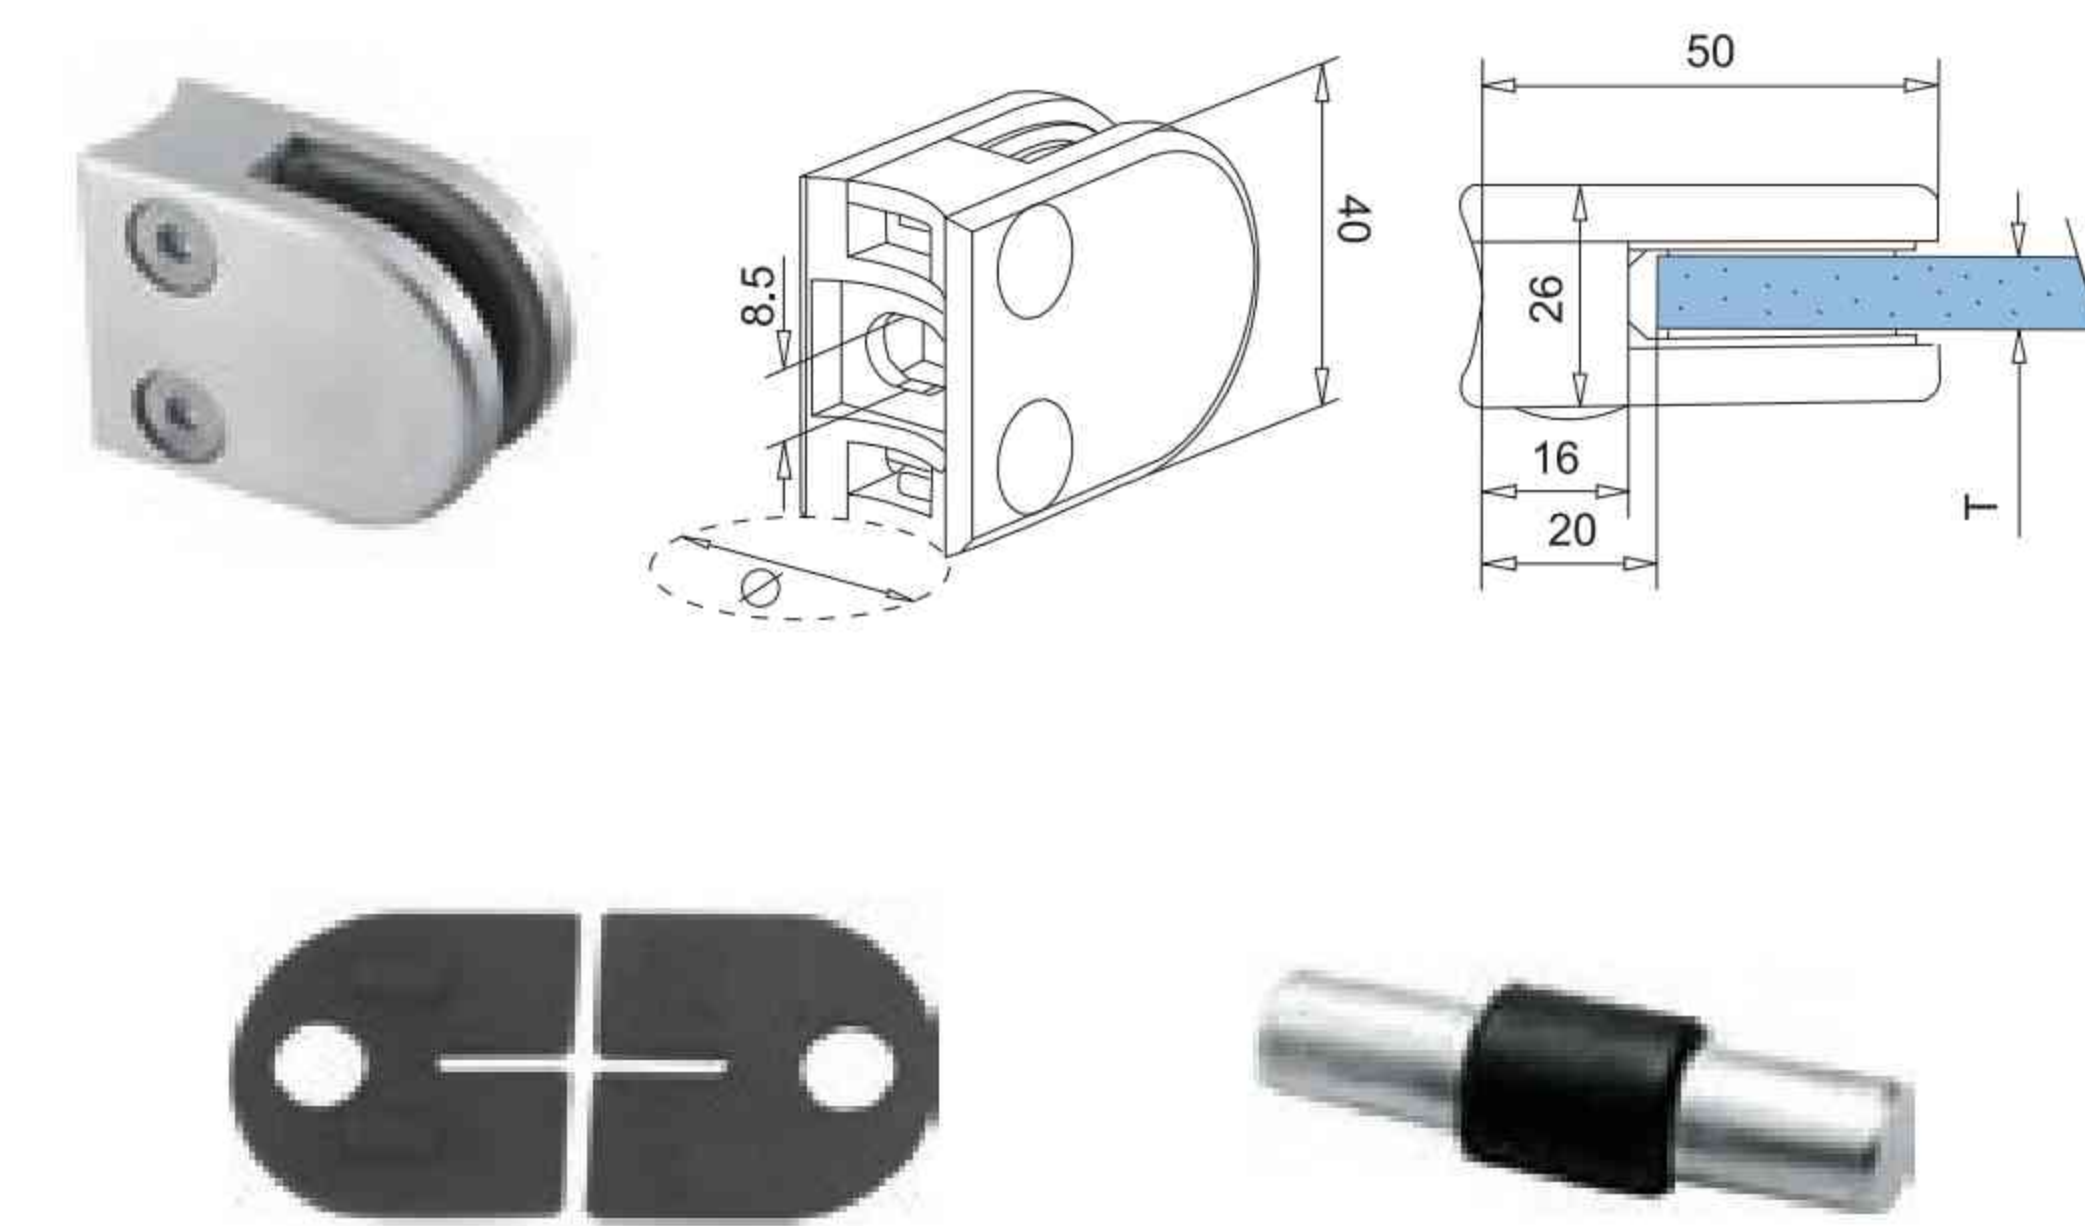

GLASS CLAMP - SMALL D WIDE TYPE

Stock No.	T (mm)	Ø (mm)
G630000	6 / 8 / 10	Square/Flat
G630034	6 / 8 / 10	33.7
G630042	6 / 8 / 10	42.4

RUBBER GASKET

Stock No.	T (mm)
G630006	6
G630008	8
G630010	10

PIN

Stock No.	Material
G910020	Stainless Steel