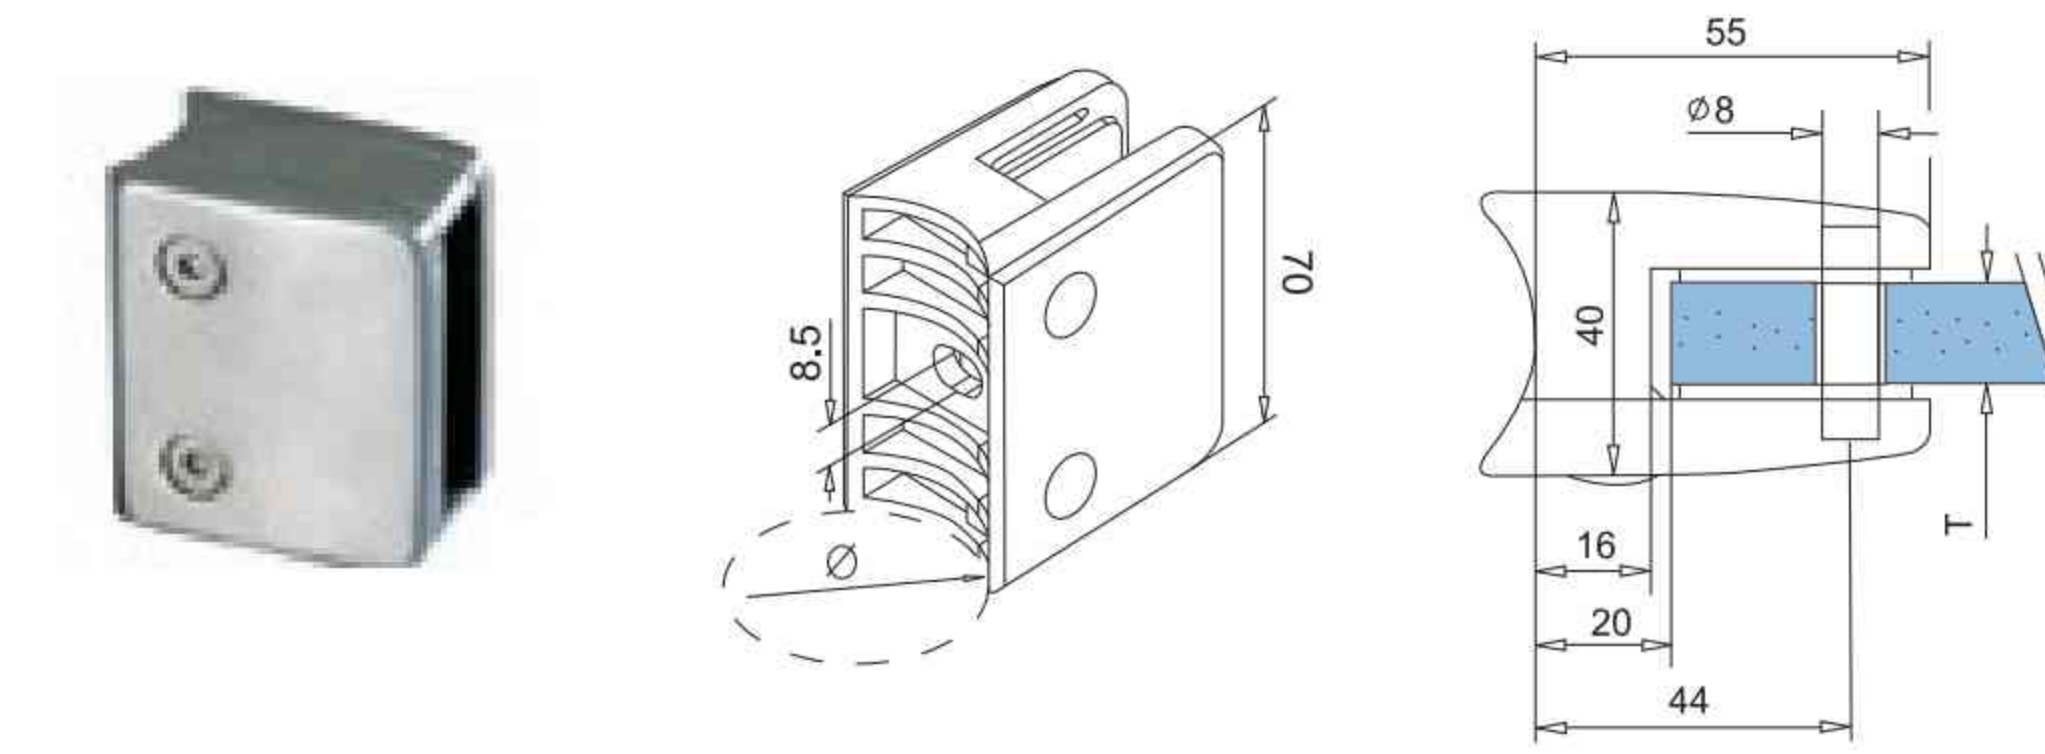

PIN

Stock No.	Material
G910024	Stainless Steel