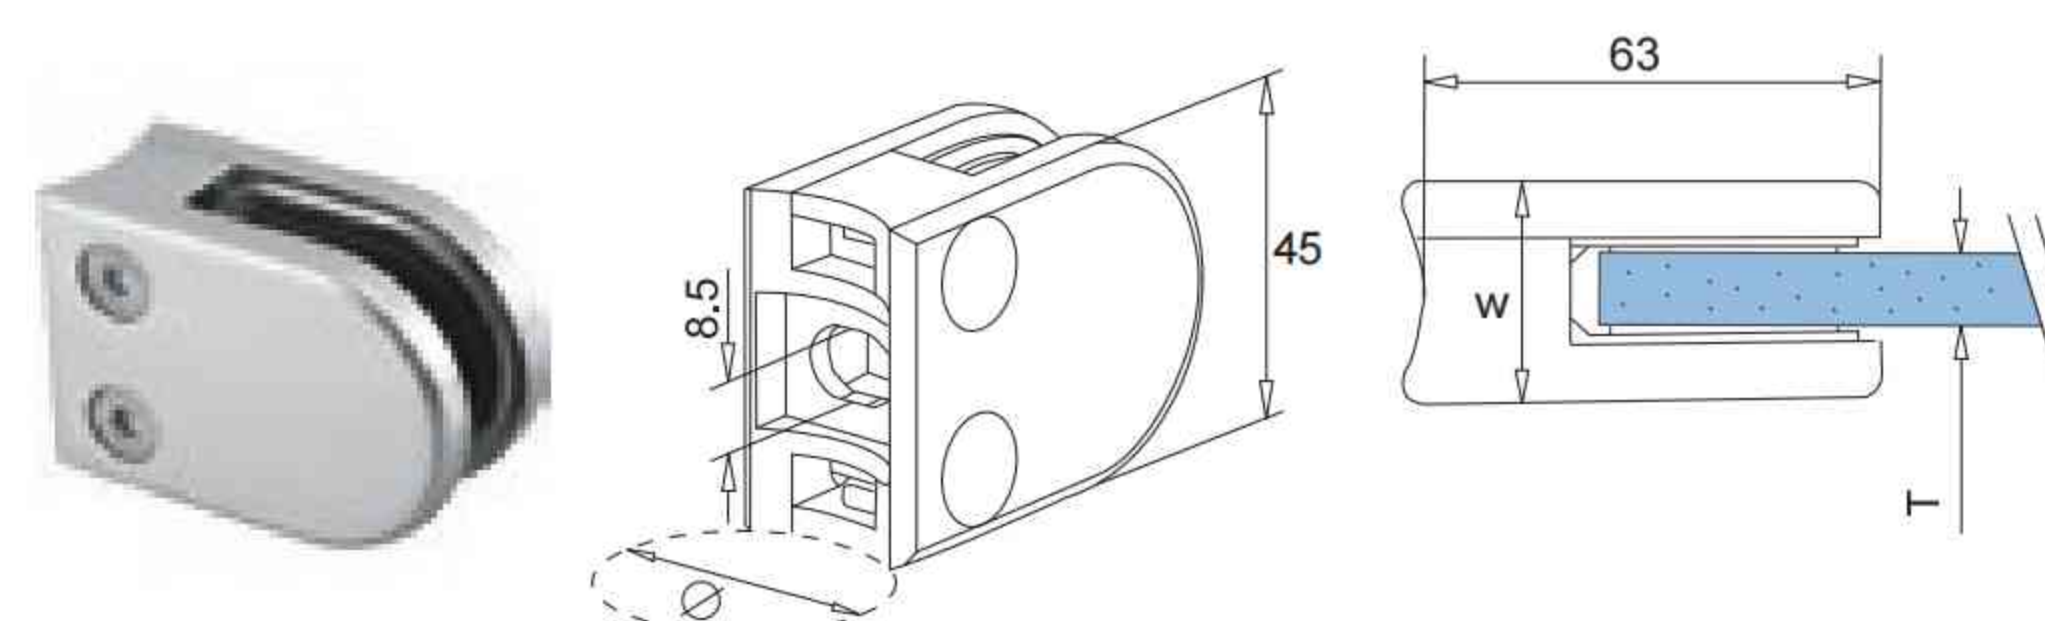

D TYPE GLASS CLAMP

Stock No.	T (mm)	φ (mm)	W (mm)
G620242	8-12.76	42.4	30

* Optional safety pin

Rubber Gasket

Stock No.	Glass (mm)
G620208	8
G620209	8.76
G620210	10
G620211	10.76
G620212	12
G620213	12.76

* Optional safety pin

GLASS CLAMPS