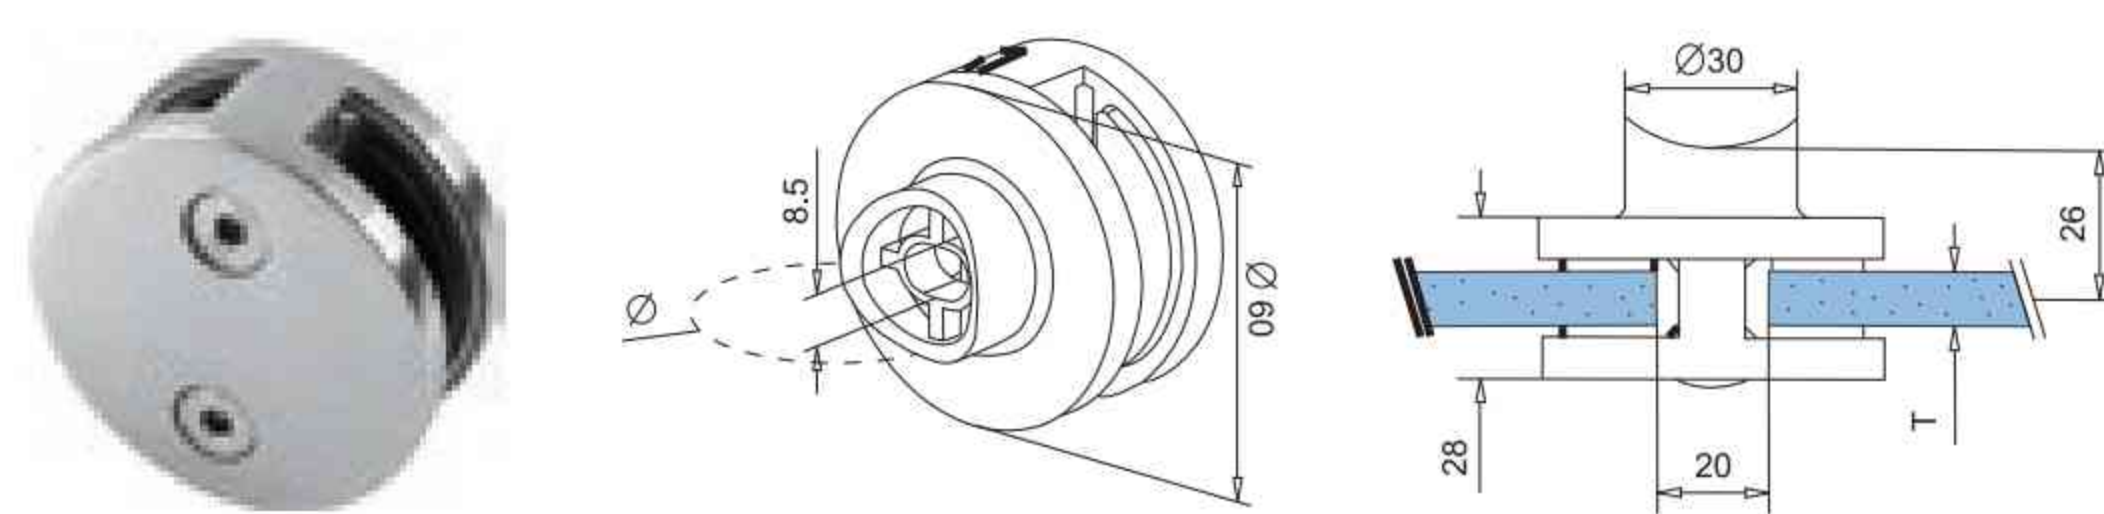

GLASS CLAMP - ROUND TYPE FOR BOTH SIDES

Stock No.	T (mm)	Ø (mm)
G720000	8 / 8.76 / 10 / 10.76 / 12 / 12.76	Square/Flat
G720042	8 / 8.76 / 10 / 10.76 / 12 / 12.76	42.4
G720048	8 / 8.76 / 10 / 10.76 / 12 / 12.76	48.3

RUBBER GASKET

Stock No.	T (mm)
G710008	8
G710009	8.76
G710010	10
G710011	10.76
G710012	12
G710013	12.76