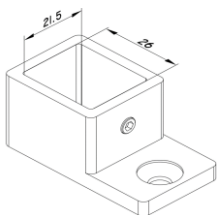

JINFER 25x21MM RECTANGLE SLOT TUBE FITTINGS

Email: sales@jinferrailing.com

Tel: +86 532 83860958

Website: www.jinferrailing.com

★ 25x21MM RECTANGLE SLOT TUBE
Surface: Satin/ Mirror/ Matte/ Matte Black
Material: SS304/ SS316

FULL RANGE OF FITTING ALSO AVAILABLE

**REC SLOT TUBE 90 DEGREE
ELBOW JOINER**
Duplex 2205 & SS 316
S310125 (Satin/Mirror/Black)

90 DEGREE JOINER
Duplex 2205 & SS 316
S310125B (Satin/Mirror/Black)

VERTICAL ADJUSTABLE JOINER
Duplex 2205 & SS 316
S310525 (Satin/Mirror/Black)

VERTICAL ADJUSTABLE JOINER
Duplex 2205 & SS 316
S310525B (Satin/Mirror/Black)

**HORIZONTAL ADJUSTABLE
JOINER**
Duplex 2205 & SS 316
S310625 (Satin/Mirror/Black)

**HORIZONTAL ADJUSTABLE
JOINER**
Duplex 2205 & SS 316
S310625B (Satin/Mirror/Black)

**REC SLOT TUBE WALL
FLANGE**
Duplex 2205 & SS 316
S320125 (Satin/Mirror/Black)

**REC SLOT TUBE HANDRAIL
END**
Duplex 2205 & SS 316
S320125B (Satin/Mirror/Black)

REC SLOT TUBE WALL FLANGE
Duplex 2205 & SS 316
S320125C (Satin/Mirror/Black)

REC SLOT TUBE WALL FLANGE
Duplex 2205 & SS 316
S320125D (Satin/Mirror/Black)

REC SLOT TUBE WALL FLANGE
Duplex 2205
S320125E (Satin/Black)

REC SLOT TUBE WALL FLANGE
SS 316
S320125L (Satin/Mirror/Black)

REC SLOT TUBE END CAP
Duplex 2205 & SS 316
S340125 (Satin/Mirror/Black)

REC SLOT TUBE IN-LINE
Duplex 2205 & SS 316
S310325 (Satin/Mirror/Black)