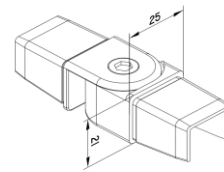

**HORIZONTAL ADJUSTABLE
JOINER**
Duplex 2205 & SS 316
S310625B (Satin/Mirror/Black)