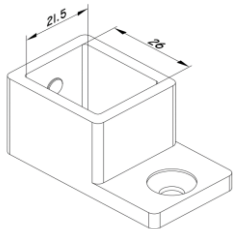

JINFER 25x21MM RECTANGLE SLOT TUBE FITTINGS

Email: sales@jinferrailing.com

Tel: +86 532 83860958

Website: www.jinferrailing.com

★ 25x21MM RECTANGLE SLOT TUBE
Surface: Satin/ Mirror/ Matte/ Matte Black
Material: SS304/ SS316

FULL RANGE OF FITTING ALSO AVAILABLE

**REC SLOT TUBE 90 DEGREE
ELBOW JOINER**
Duplex 2205 & SS 316
S310125 (Satin/Mirror/Black)

90 DEGREE JOINER
Duplex 2205 & SS 316
S310125B (Satin/Mirror/Black)

VERTICAL ADJUSTABLE JOINER
Duplex 2205 & SS 316
S310525 (Satin/Mirror/Black)

VERTICAL ADJUSTABLE JOINER
Duplex 2205 & SS 316
S310525B (Satin/Mirror/Black)

**HORIZONTAL ADJUSTABLE
JOINER**
Duplex 2205 & SS 316
S310625 (Satin/Mirror/Black)

**HORIZONTAL ADJUSTABLE
JOINER**
Duplex 2205 & SS 316
S310625B (Satin/Mirror/Black)

**REC SLOT TUBE WALL
FLANGE**
Duplex 2205 & SS 316
S320125 (Satin/Mirror/Black)

**REC SLOT TUBE HANDRAIL
END**
Duplex 2205 & SS 316
S320125B (Satin/Mirror/Black)

REC SLOT TUBE WALL FLANGE
Duplex 2205 & SS 316
S320125C (Satin/Mirror/Black)

REC SLOT TUBE WALL FLANGE
Duplex 2205 & SS 316
S320125D (Satin/Mirror/Black)

REC SLOT TUBE WALL FLANGE
Duplex 2205
S320125E (Satin/Black)

REC SLOT TUBE WALL FLANGE
SS 316
S320125L (Satin/Mirror/Black)

REC SLOT TUBE END CAP
Duplex 2205 & SS 316
S340125 (Satin/Mirror/Black)

REC SLOT TUBE IN-LINE
Duplex 2205 & SS 316
S310325 (Satin/Mirror/Black)