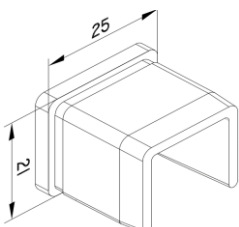

JINFER 25x21MM RECTANGLE SLOT TUBE FITTINGS

Email: sales@jinferrailing.com

Tel: +86 532 83860958

Website: www.jinferrailing.com

★ 25x21MM RECTANGLE SLOT TUBE
Surface: Satin/ Mirror/ Matte/ Matte Black
Material: SS304/ SS316

FULL RANGE OF FITTING ALSO AVAILABLE

**REC SLOT TUBE 90 DEGREE
ELBOW JOINER**
Duplex 2205 & SS 316
S310125 (Satin/Mirror/Black)

90 DEGREE JOINER
Duplex 2205 & SS 316
S310125B (Satin/Mirror/Black)

VERTICAL ADJUSTABLE JOINER
Duplex 2205 & SS 316
S310525 (Satin/Mirror/Black)

VERTICAL ADJUSTABLE JOINER
Duplex 2205 & SS 316
S310525B (Satin/Mirror/Black)

**HORIZONTAL ADJUSTABLE
JOINER**
Duplex 2205 & SS 316
S310625 (Satin/Mirror/Black)

**HORIZONTAL ADJUSTABLE
JOINER**
Duplex 2205 & SS 316
S310625B (Satin/Mirror/Black)

**REC SLOT TUBE WALL
FLANGE**
Duplex 2205 & SS 316
S320125 (Satin/Mirror/Black)

**REC SLOT TUBE HANDRAIL
END**
Duplex 2205 & SS 316
S320125B (Satin/Mirror/Black)

REC SLOT TUBE WALL FLANGE
Duplex 2205 & SS 316
S320125C (Satin/Mirror/Black)

REC SLOT TUBE WALL FLANGE
Duplex 2205 & SS 316
S320125D (Satin/Mirror/Black)

REC SLOT TUBE WALL FLANGE
Duplex 2205
S320125E (Satin/Black)

REC SLOT TUBE WALL FLANGE
SS 316
S320125L (Satin/Mirror/Black)

REC SLOT TUBE END CAP
Duplex 2205 & SS 316
S340125 (Satin/Mirror/Black)

REC SLOT TUBE IN-LINE
Duplex 2205 & SS 316
S310325 (Satin/Mirror/Black)