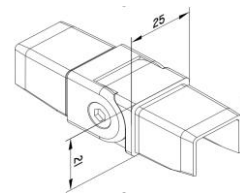

VERTICAL ADJUSTABLE JOINER
Duplex 2205 & SS 316
S310525 (Satin/Mirror/Black)

VERTICAL ADJUSTABLE JOINER
Duplex 2205 & SS 316
S310525B (Satin/Mirror/Black)