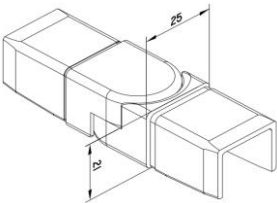

**HORIZONTAL ADJUSTABLE
JOINER**
Duplex 2205 & SS 316
S310625 (Satin/Mirror/Black)