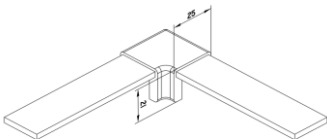

## FULL RANGE OF FITTING ALSO AVAILABLE

**REC SLOT TUBE 90 DEGREE  
 ELBOW JOINER**  
 Duplex 2205 & SS 316  
 S310125 (Satin/Mirror/Black)

**90 DEGREE JOINER**  
 Duplex 2205 & SS 316  
 S310125B (Satin/Mirror/Black)