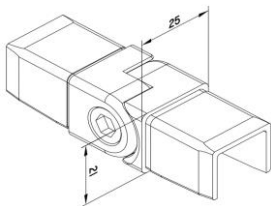

# JINFER 25x21MM RECTANGLE SLOT TUBE FITTINGS

Email: [sales@jinferrailing.com](mailto:sales@jinferrailing.com)

Tel: +86 532 83860958

Website: [www.jinferrailing.com](http://www.jinferrailing.com)

★ 25x21MM RECTANGLE SLOT TUBE  
 Surface: Satin/ Mirror/ Matte/ Matte Black  
 Material: SS304/ SS316

## FULL RANGE OF FITTING ALSO AVAILABLE

**REC SLOT TUBE 90 DEGREE  
 ELBOW JOINER**  
 Duplex 2205 & SS 316  
 S310125 (Satin/Mirror/Black)

**90 DEGREE JOINER**  
 Duplex 2205 & SS 316  
 S310125B (Satin/Mirror/Black)