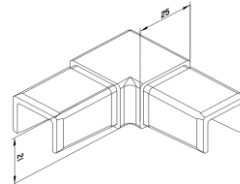

## FULL RANGE OF FITTING ALSO AVAILABLE

**REC SLOT TUBE 90 DEGREE  
 ELBOW JOINER**  
 Duplex 2205 & SS 316  
 S310125 (Satin/Mirror/Black)

**90 DEGREE JOINER**  
 Duplex 2205 & SS 316  
 S310125B (Satin/Mirror/Black)