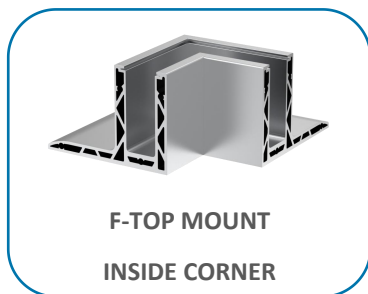

JINFER

ALU CLASSY

Aluminum Base Shoe

Symmetrical Design

Want both vision and artistic?
ALU CLASSY is a perfect choice and
adapts to various architectural styles.

The angle of the glass can be
adjusted with wedges for alignment.
No need to remove glass, safe and easy.

Tilt for Glass Alignment

Build Your Glass Railing System

Glass Thickness
1/2" - 27/32"
(12 - 21.52mm)

Satin
Anodized
Aluminum

Black
Matte
Coating

Ready for
Quick Purchase
& Easy Installation