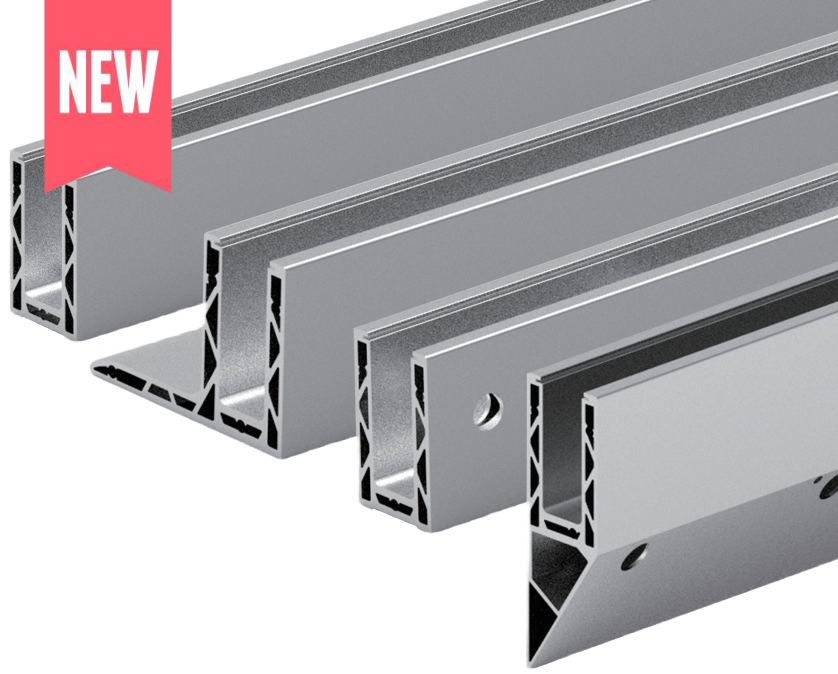

JINFER

ALU CLASSY

Aluminum Base Shoe

Symmetrical Design

Want both vision and artistic?
ALU CLASSY is a perfect choice and
adapts to various architectural styles.

The angle of the glass can be
adjusted with wedges for alignment.
No need to remove glass, safe and easy.

Tilt for Glass Alignment

Build Your Glass Railing System

Glass Thickness
1/2" - 27/32"
(12 - 21.52mm)

Satin
Anodized
Aluminum

Black
Matte
Coating

Ready for
Quick Purchase
& Easy Installation