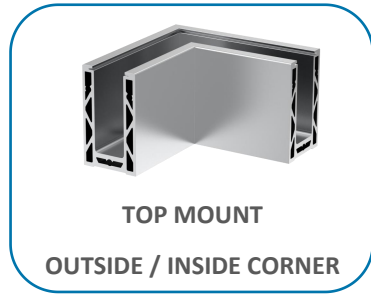

JINFER

ALU CLASSY

Aluminum Base Shoe

Symmetrical Design

Want both vision and artistic?
ALU CLASSY is a perfect choice and
adapts to various architectural styles.

The angle of the glass can be
adjusted with wedges for alignment.
No need to remove glass, safe and easy.

Tilt for Glass Alignment

Build Your Glass Railing System

Glass Thickness
1/2" - 27/32"
(12 - 21.52mm)

Satin
Anodized
Aluminum

Black
Matte
Coating

Ready for
Quick Purchase
& Easy Installation